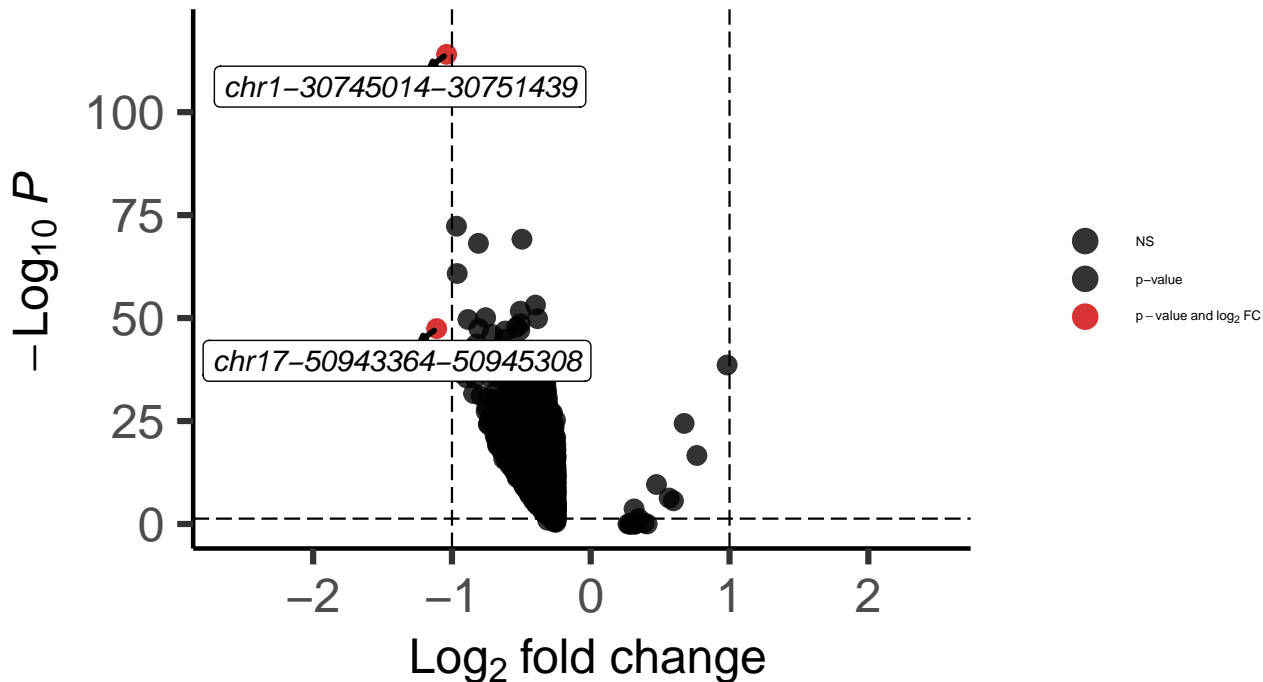

# Oligo\_Hippocampus\_wilcox\_Bipolar\_vs\_Control

*EnhancedVolcano*

total = 5752 variables