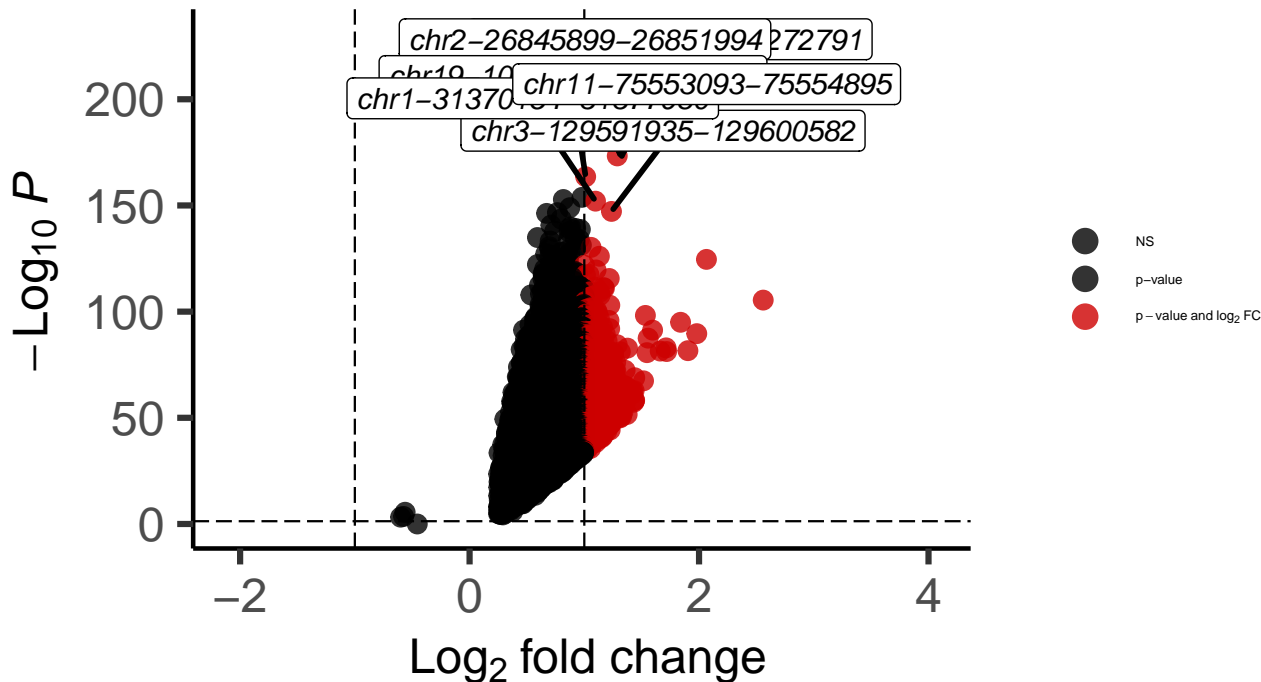

Oligo_Hippocampus_wilcox_Bipolar_vs_Control

EnhancedVolcano

total = 13522 variables