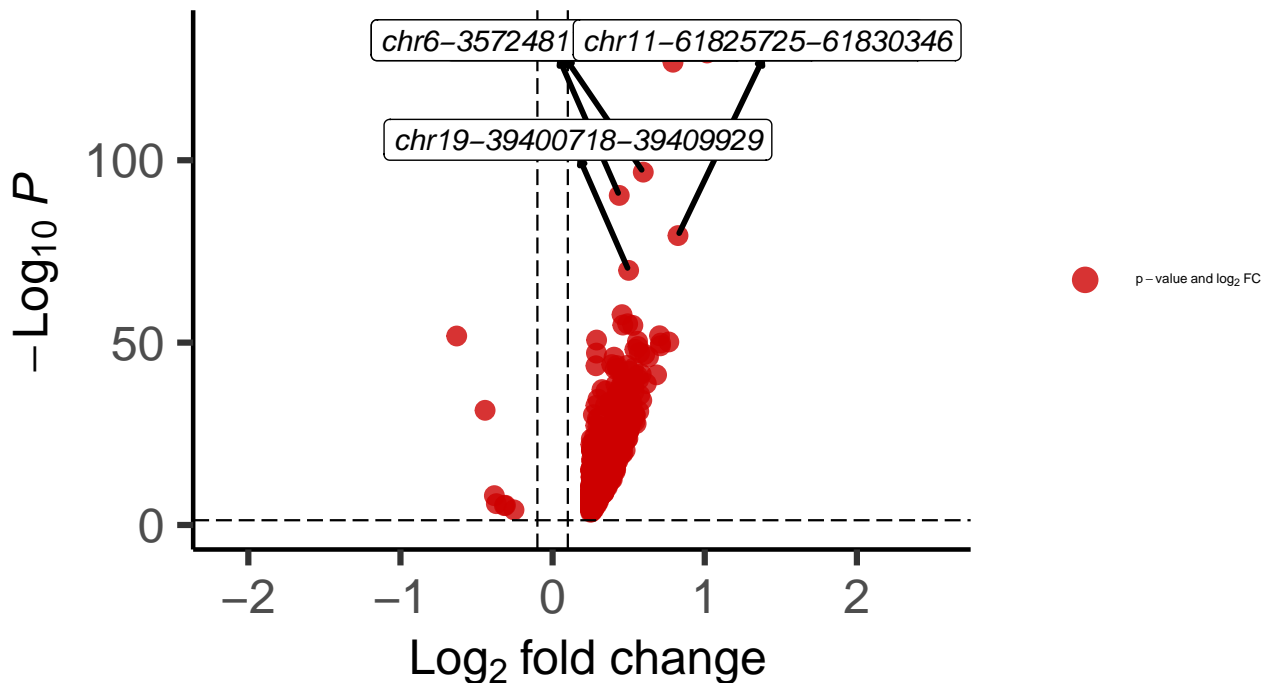

Oligo_Hippocampus_wilcox_Bipolar_vs_Control

EnhancedVolcano

total = 1424 variables