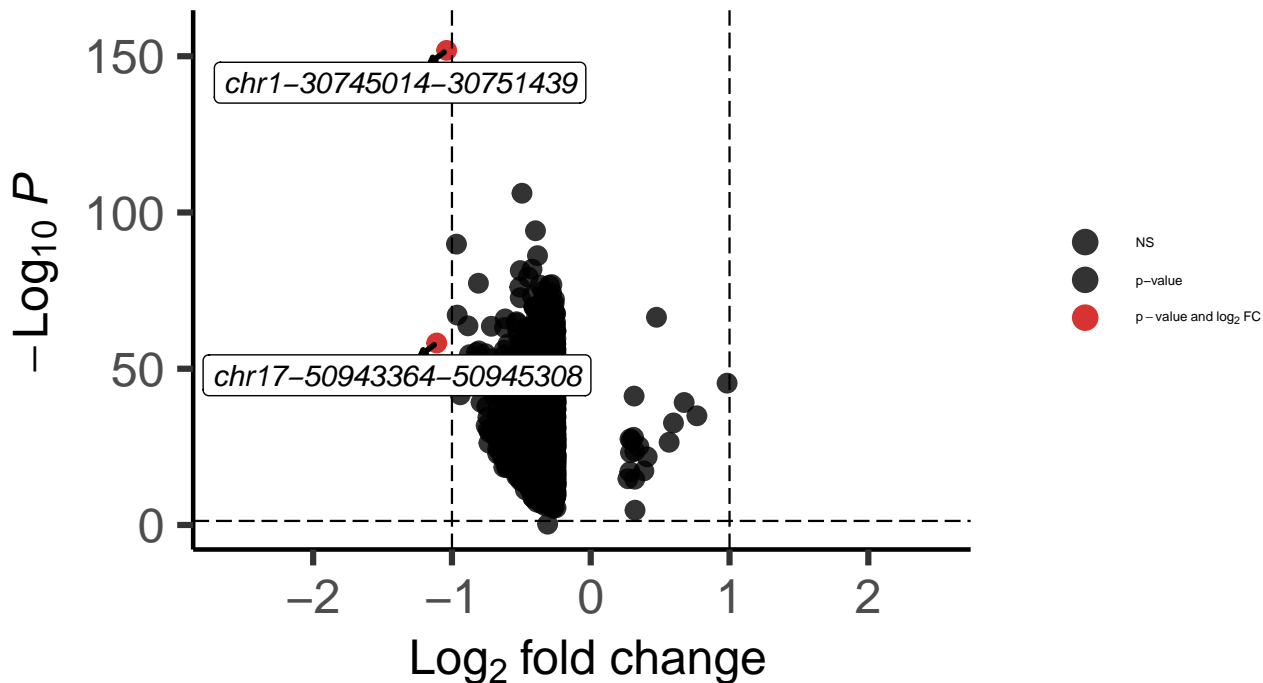

Oligo_Hippocampus_MAST_Bipolar_vs_Control

EnhancedVolcano

total = 5752 variables