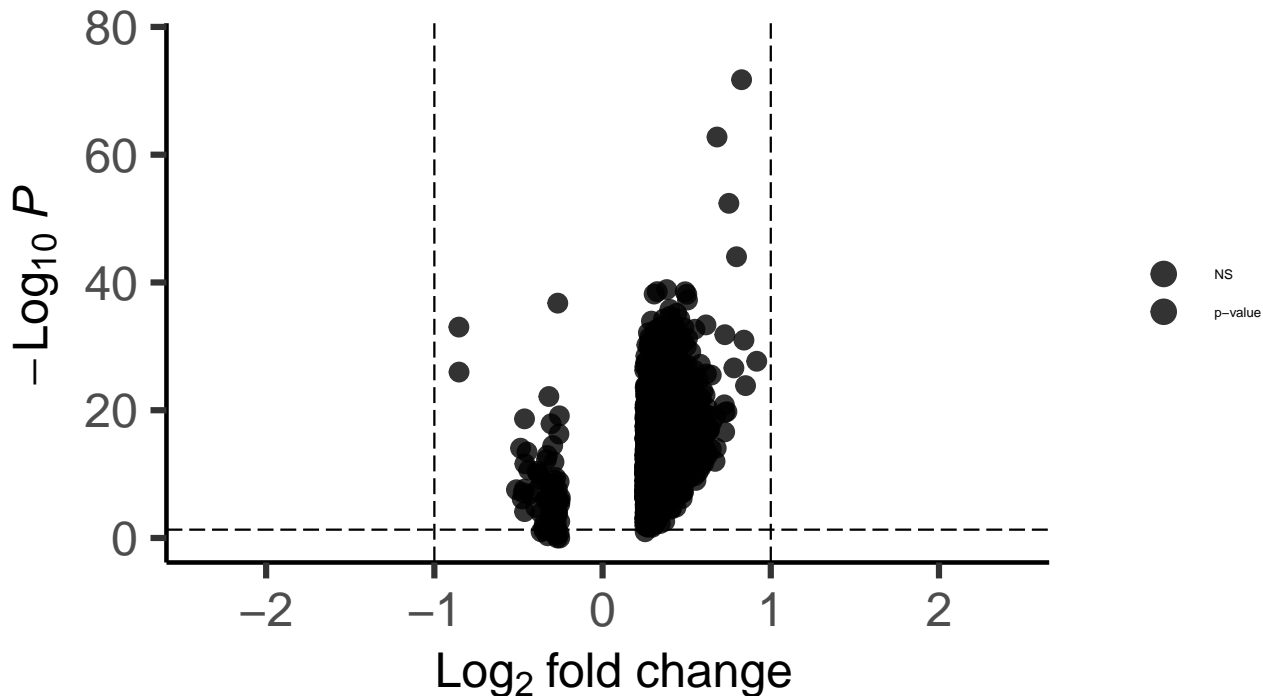

Oligo_Hippocampus_MAST_Schizophrenia_vs_Co

EnhancedVolcano

total = 2570 variables