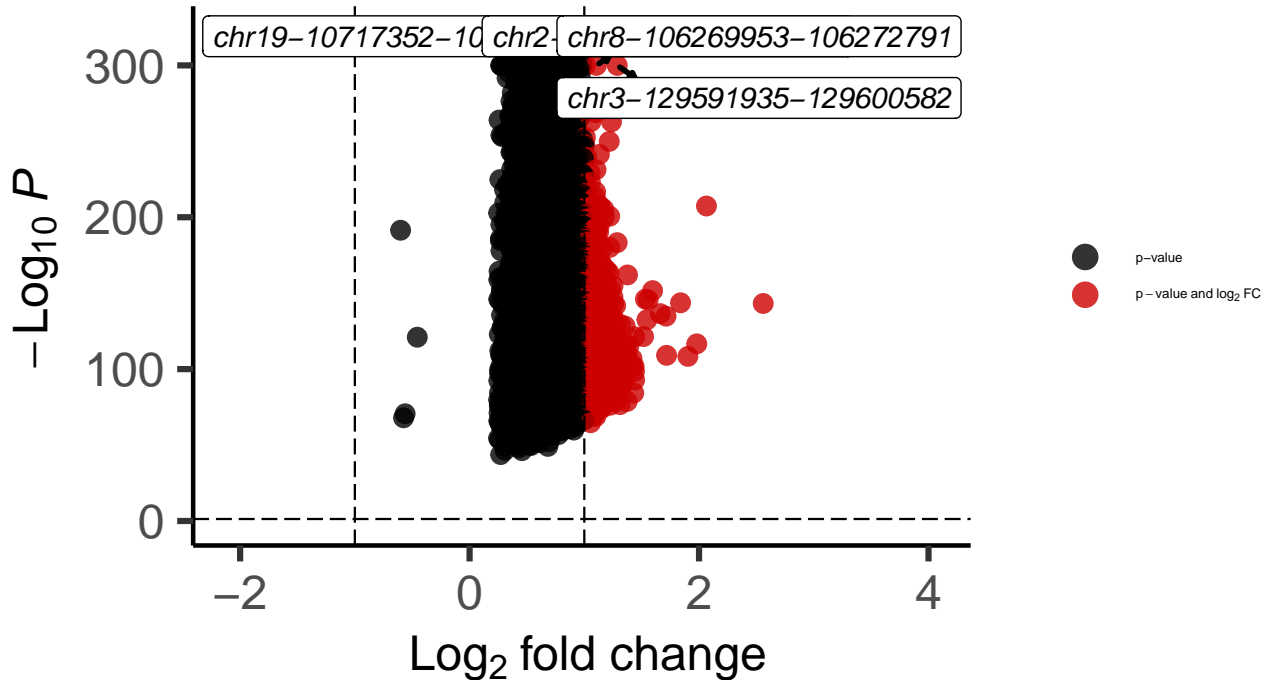

Oligo_Hippocampus_MAST_Bipolar_vs_Control

EnhancedVolcano

total = 13522 variables