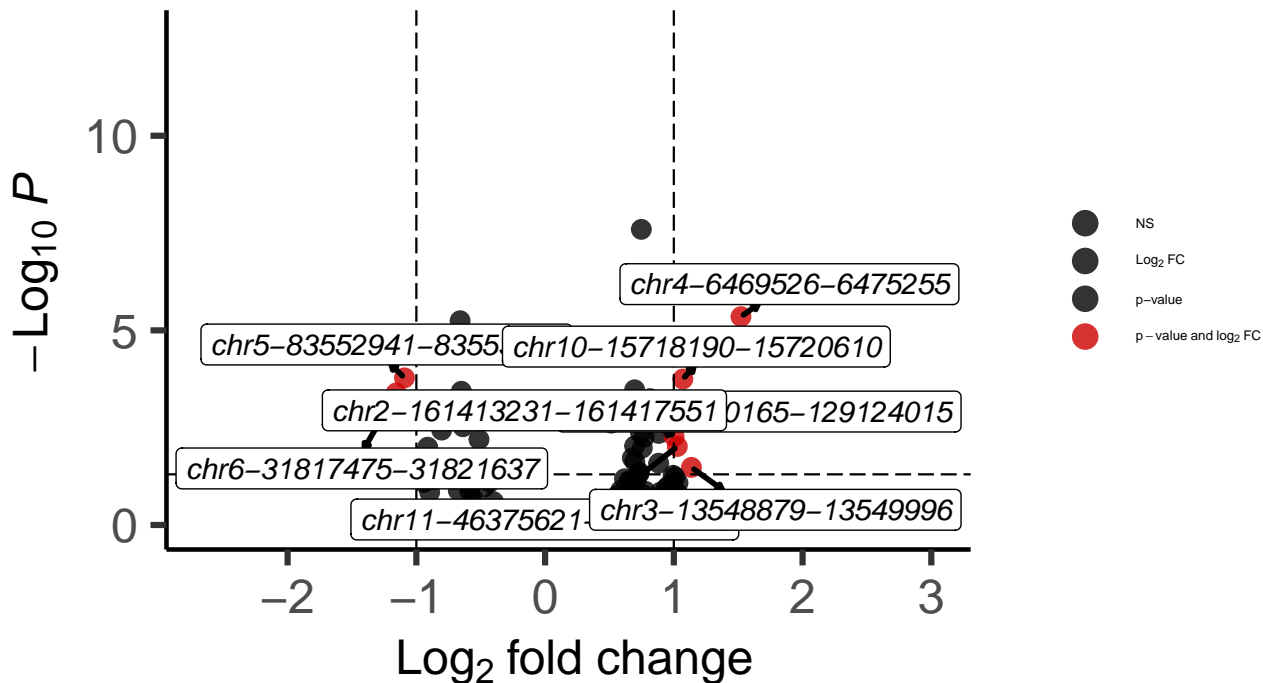

OPC_Hippocampus_wilcox_Schizophrenia_vs_Cor

EnhancedVolcano

total = 4036 variables