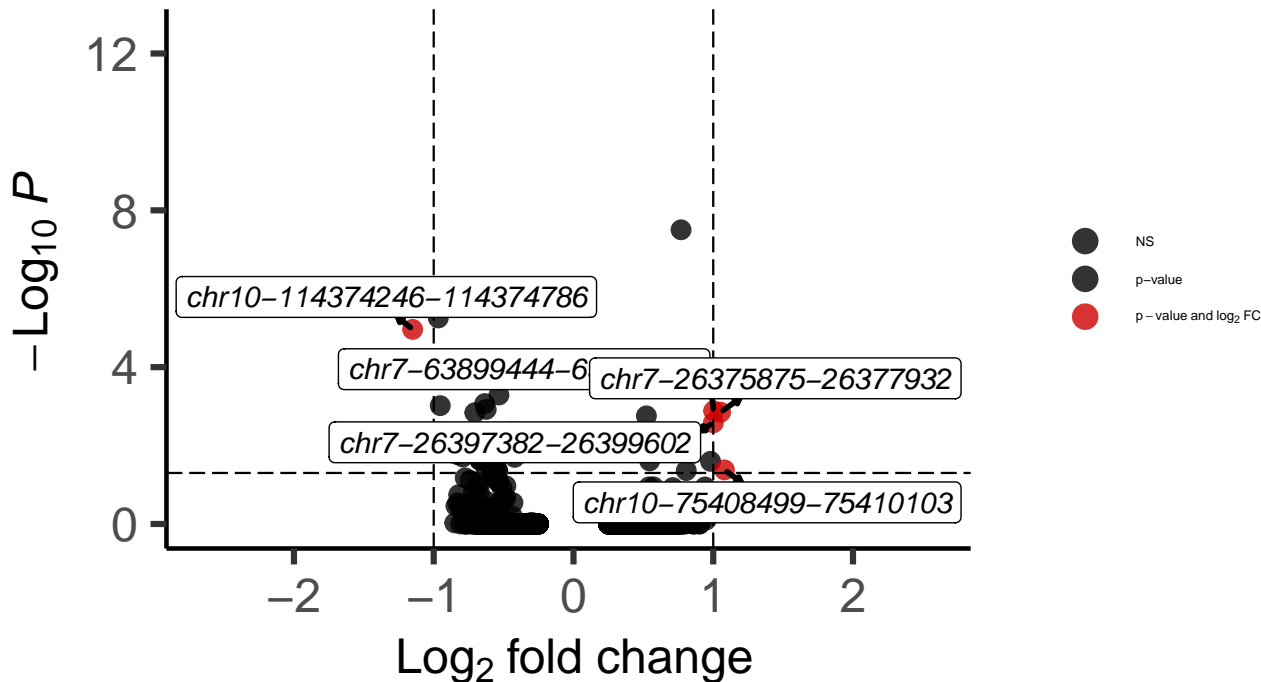

OPC_Hippocampus_wilcox_Bipolar_vs_Control

EnhancedVolcano

total = 3239 variables