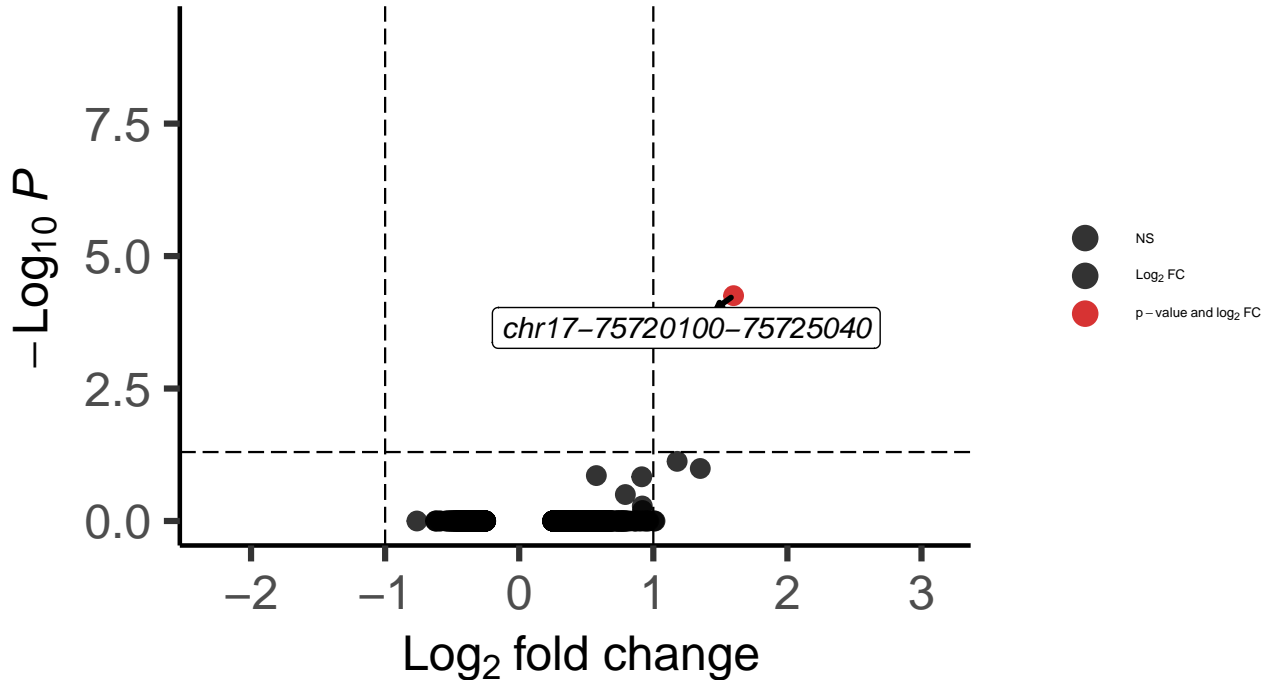

OPC_Hippocampus_wilcox_Schizophrenia_vs_Co

EnhancedVolcano

total = 1677 variables