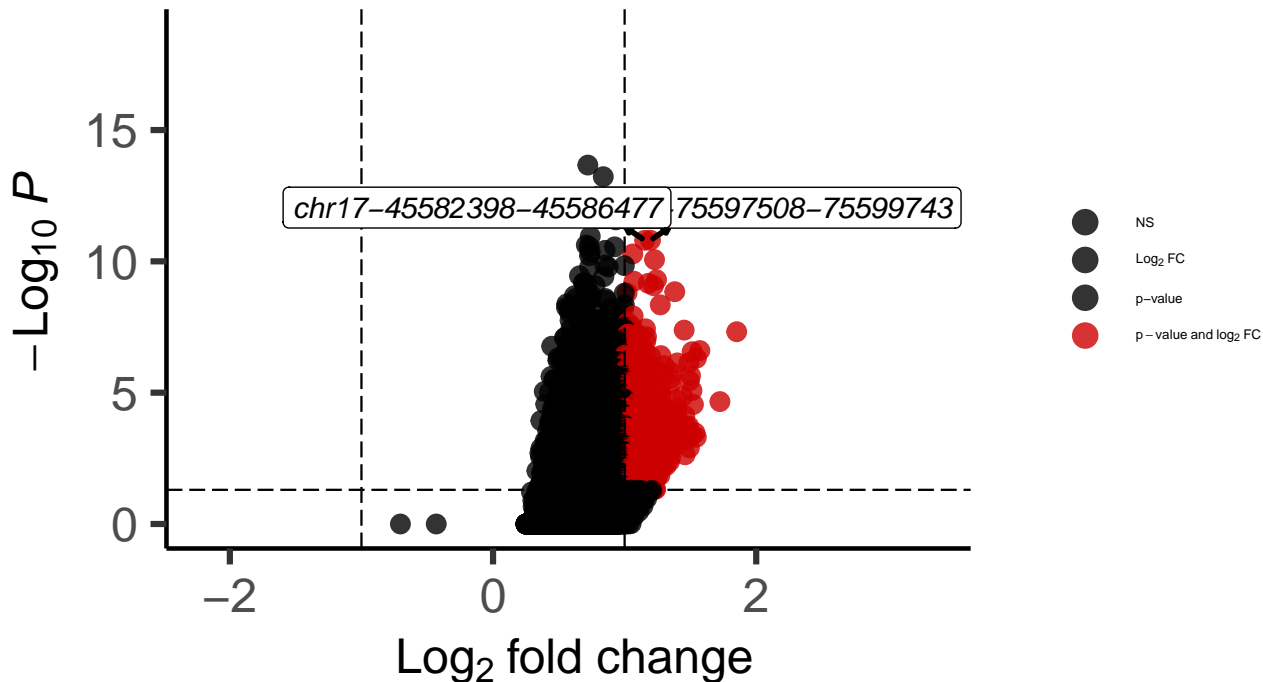

OPC_Hippocampus_wilcox_Bipolar_vs_Control

EnhancedVolcano

total = 11613 variables