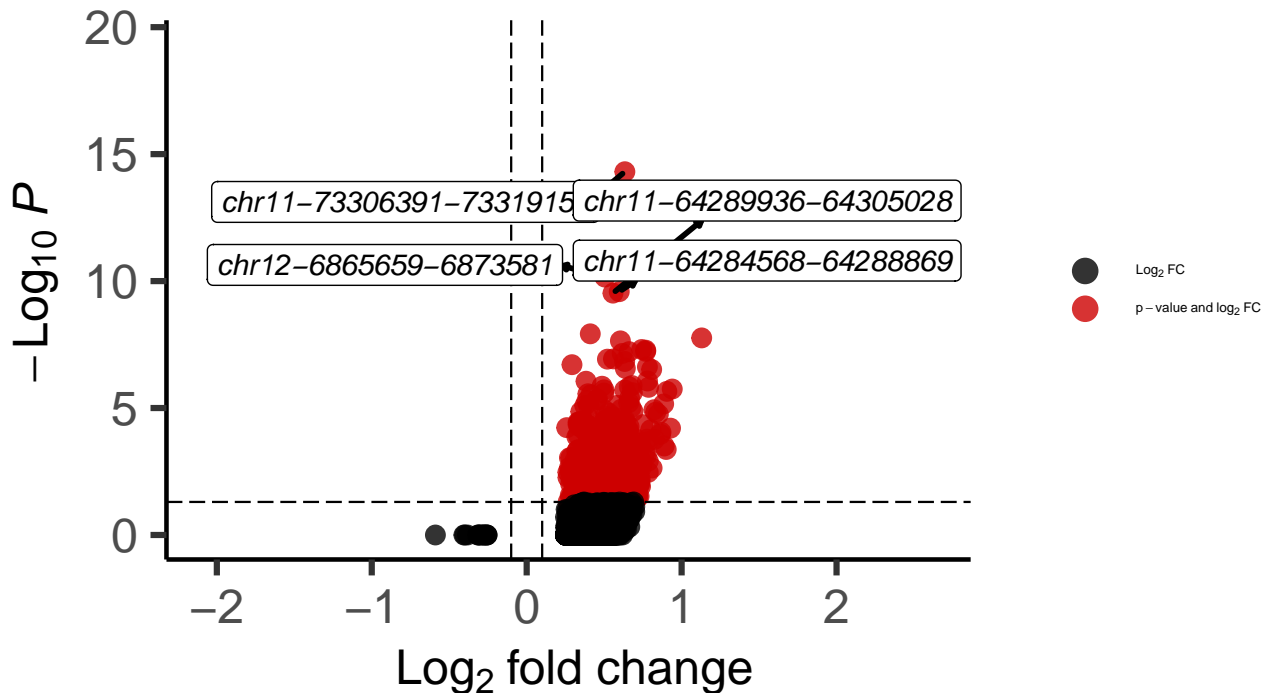

OPC_Hippocampus_wilcox_Bipolar_vs_Control

EnhancedVolcano

total = 5779 variables