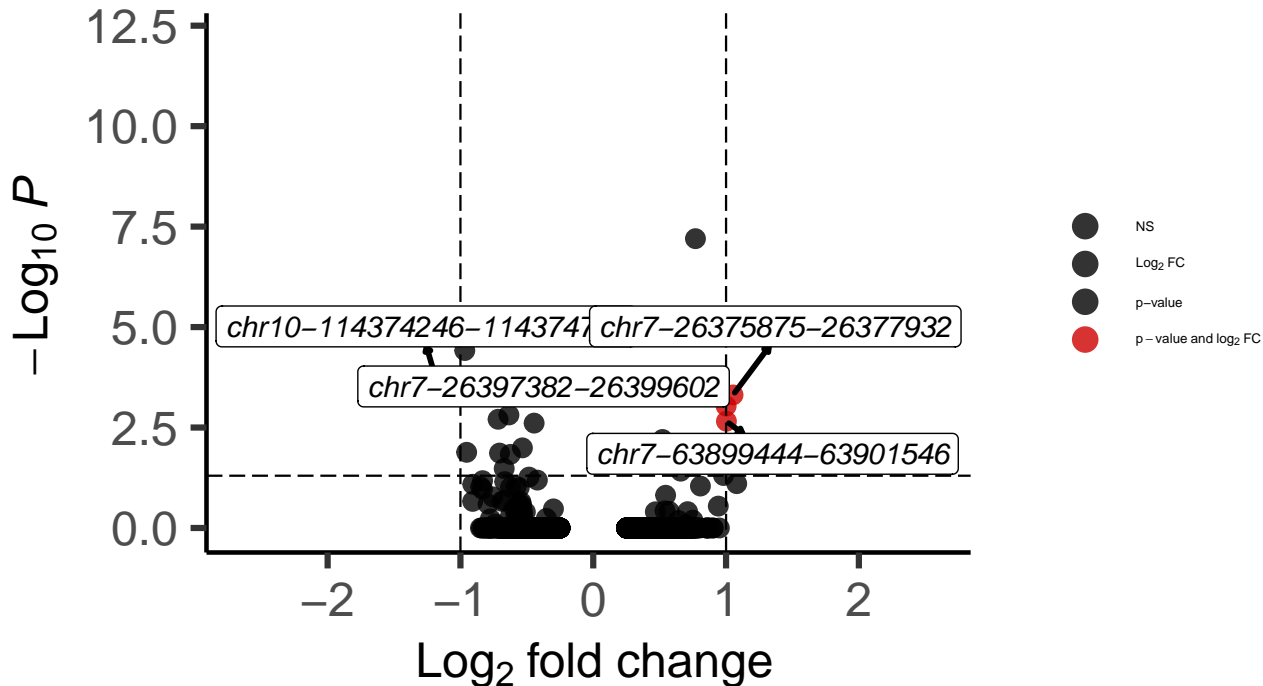

OPC_Hippocampus_MAST_Bipolar_vs_Control

EnhancedVolcano

total = 3239 variables