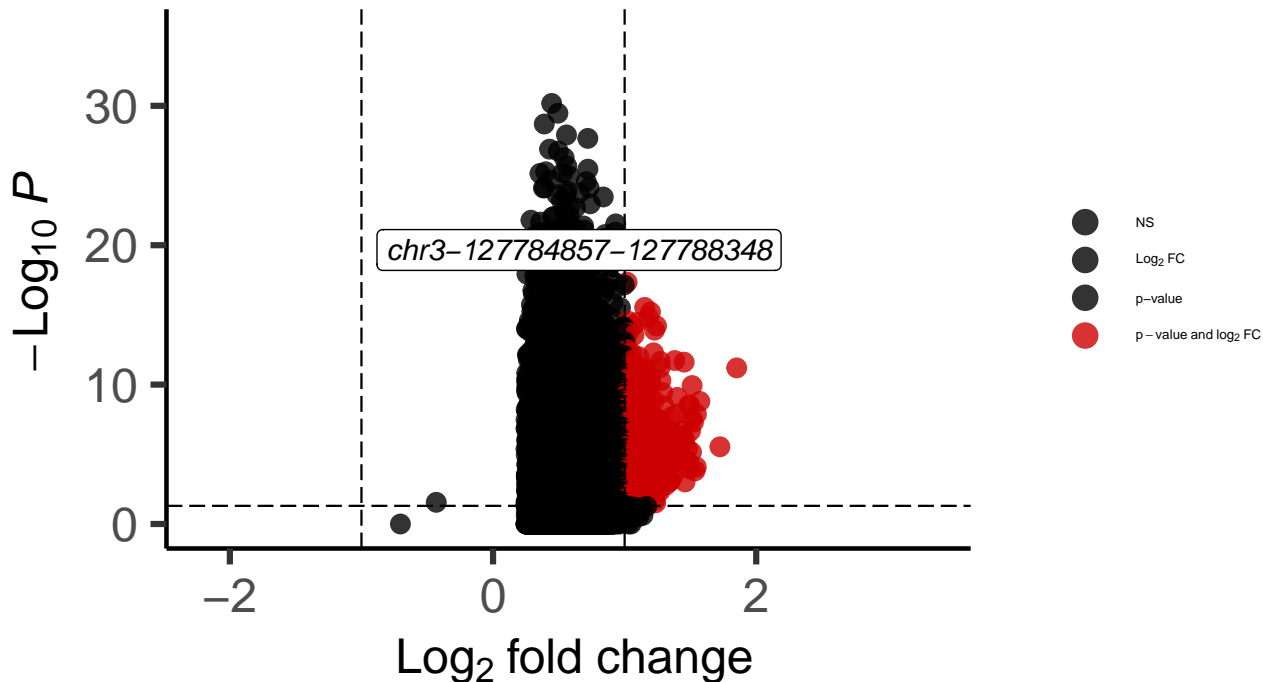

# OPC\_Hippocampus\_MAST\_Bipolar\_vs\_Control

*EnhancedVolcano*

total = 11613 variables