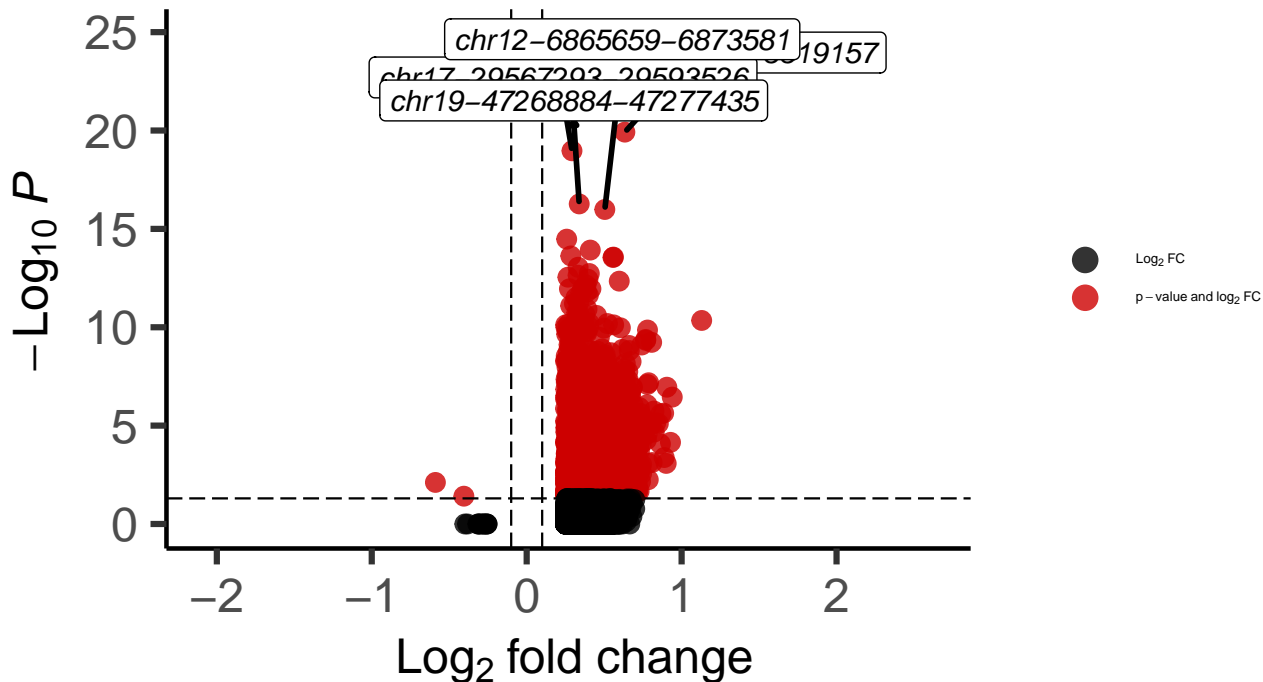

# OPC\_Hippocampus\_MAST\_Bipolar\_vs\_Control

*EnhancedVolcano*

total = 5779 variables