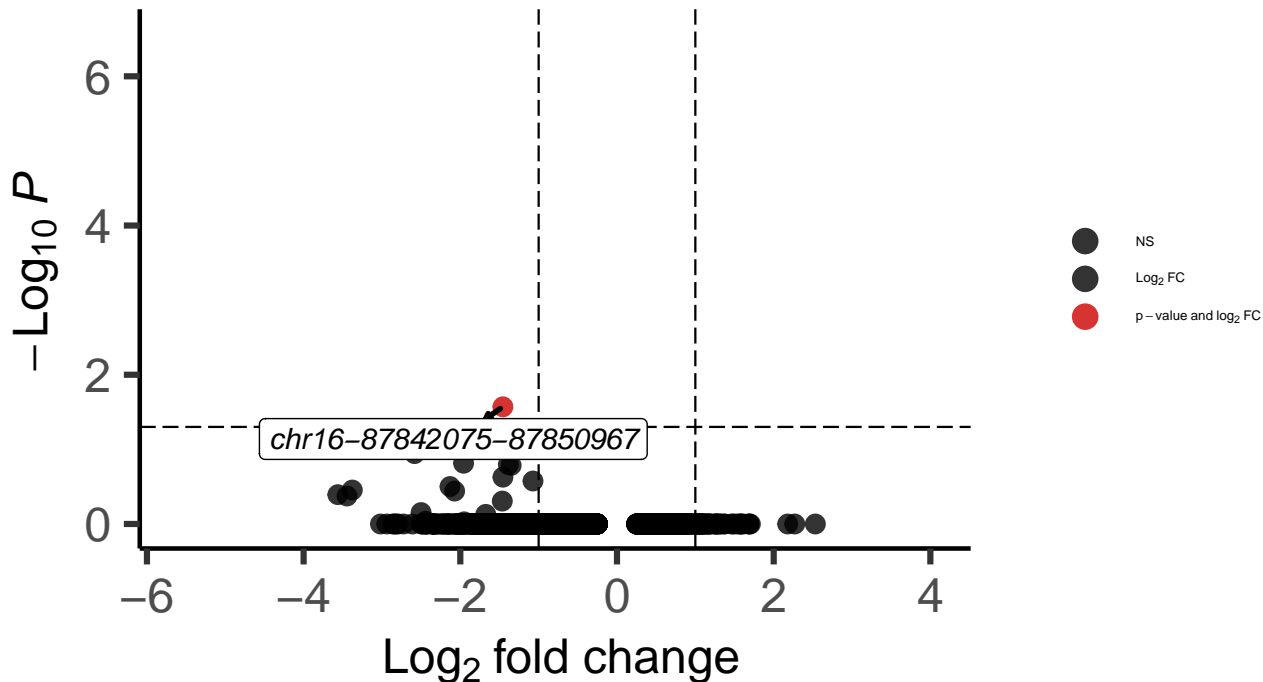

# Endo\_Hippocampus\_wilcox\_Bipolar\_vs\_Control

*EnhancedVolcano*

total = 7239 variables