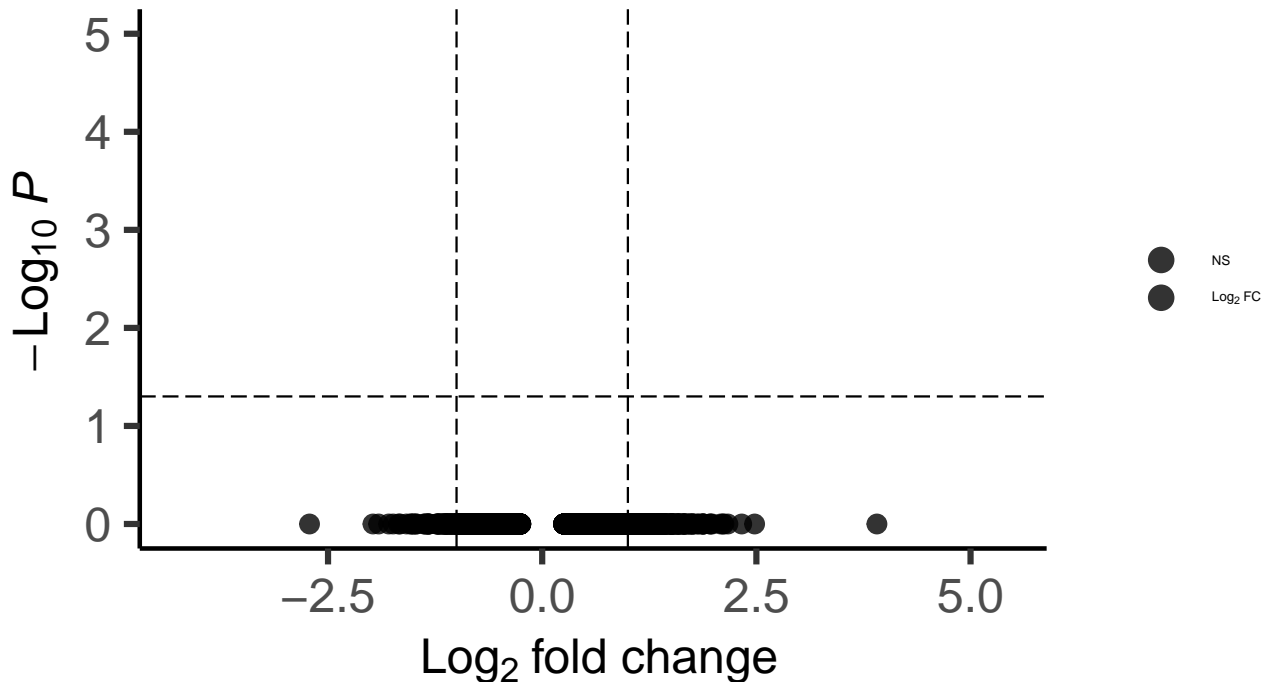

Endo_Hippocampus_wilcox_Bipolar_vs_Control

EnhancedVolcano

total = 4434 variables