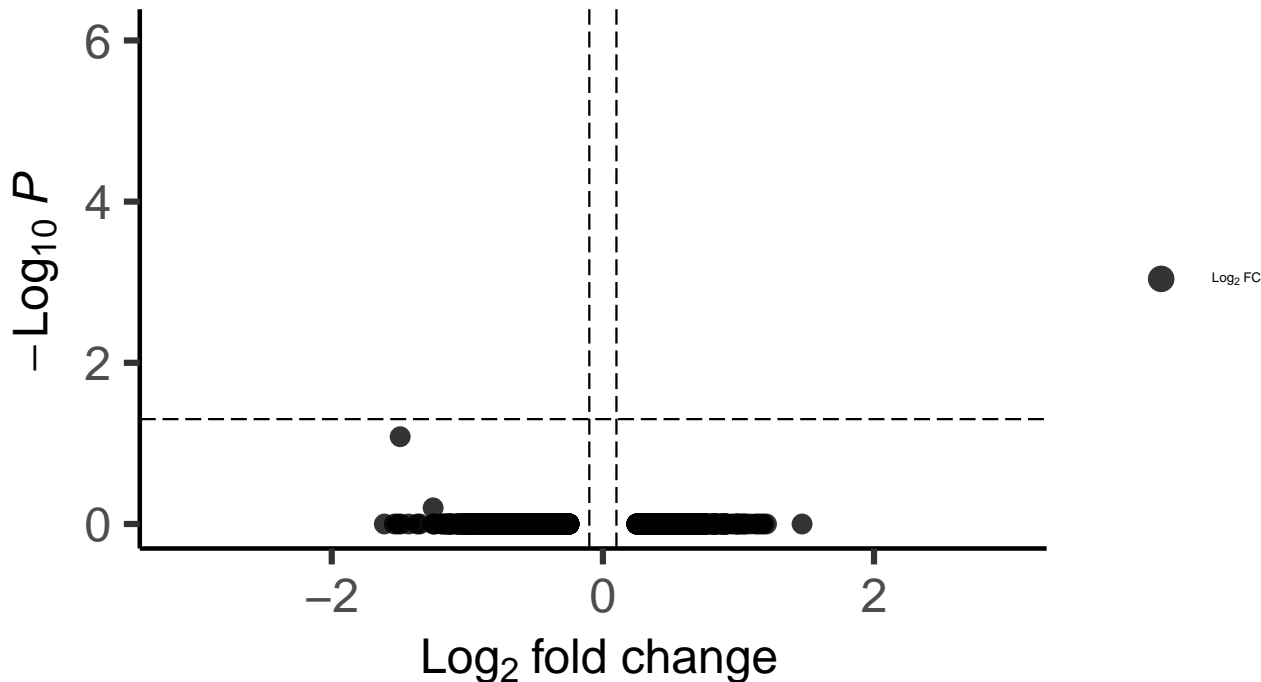

Endo_Hippocampus_wilcox_Bipolar_vs_Control

EnhancedVolcano

total = 3494 variables