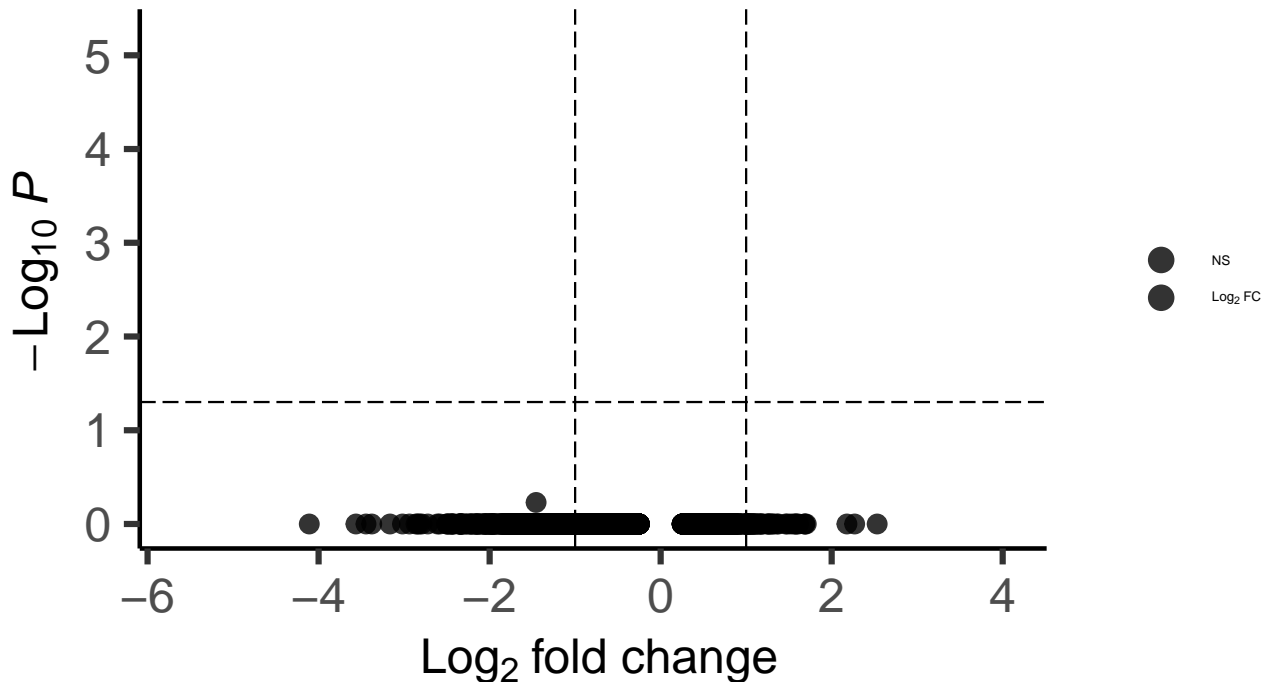

Endo_Hippocampus_MAST_Bipolar_vs_Control

EnhancedVolcano

total = 7239 variables