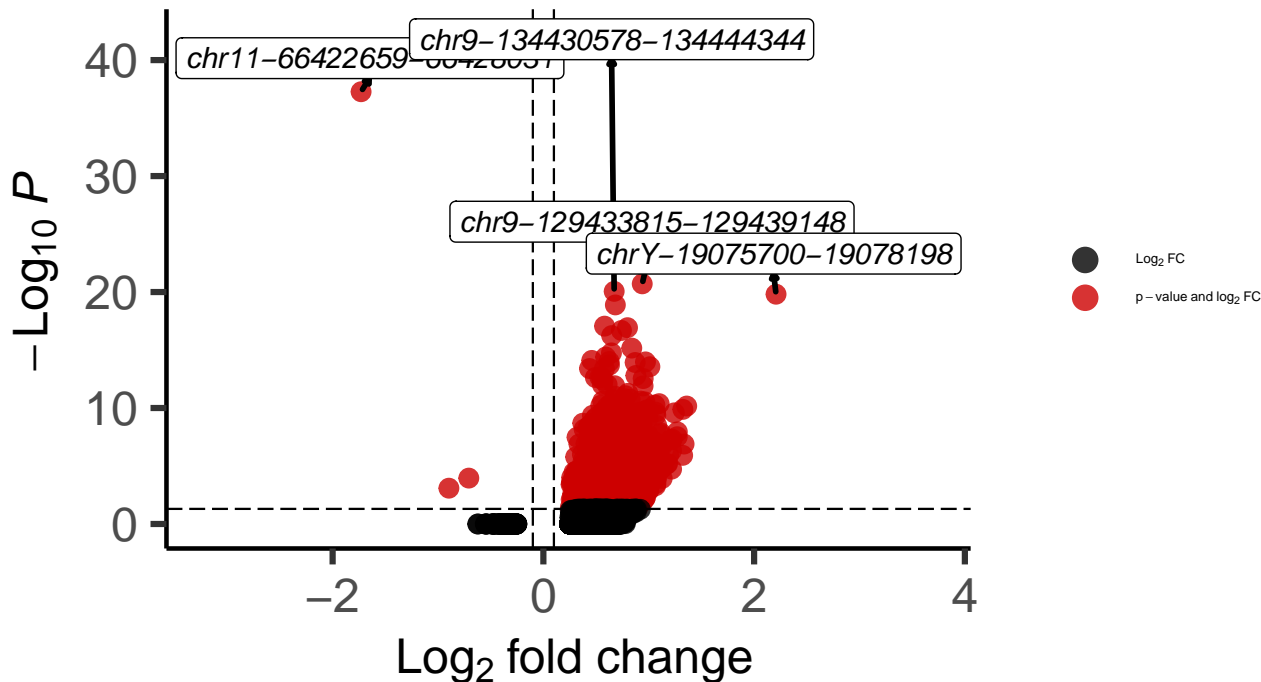

DG_granule_Hippocampus_wilcox_Schizophrenia

EnhancedVolcano

total = 10093 variables