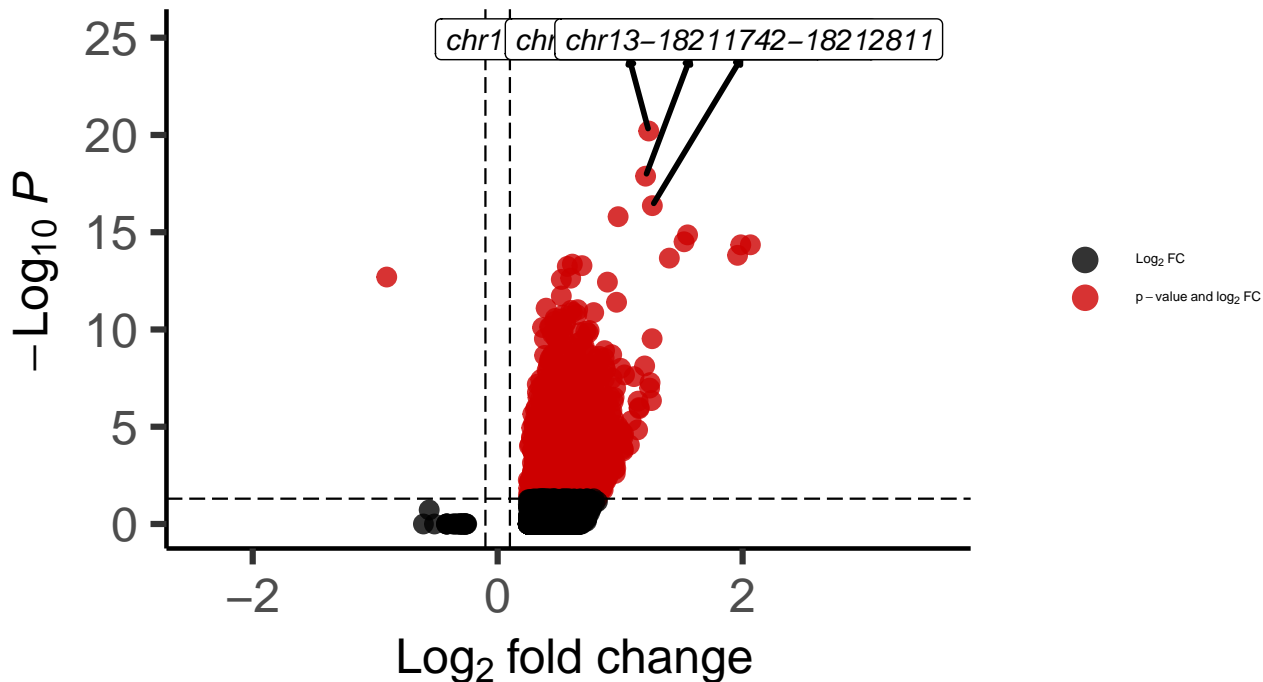

DG_granule_Hippocampus_wilcox_Bipolar_vs_Con

EnhancedVolcano

total = 12342 variables