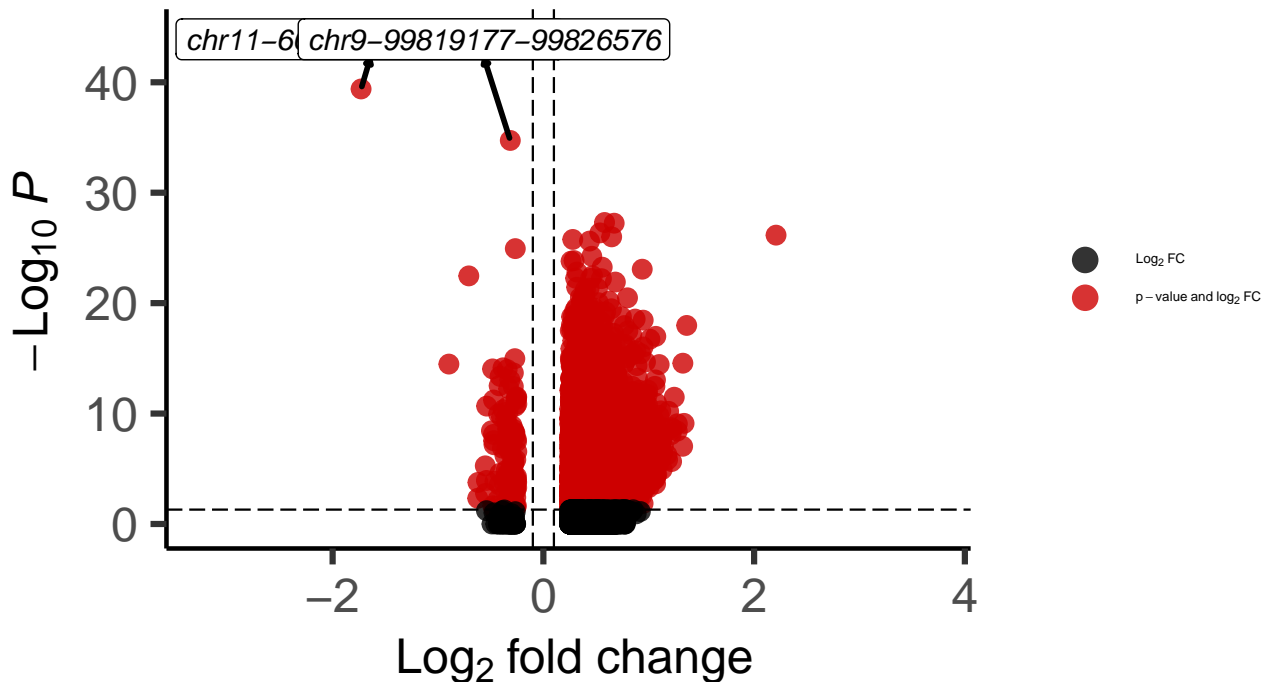

DG_granule_Hippocampus_MAST_Schizophrenia_

EnhancedVolcano

total = 10093 variables