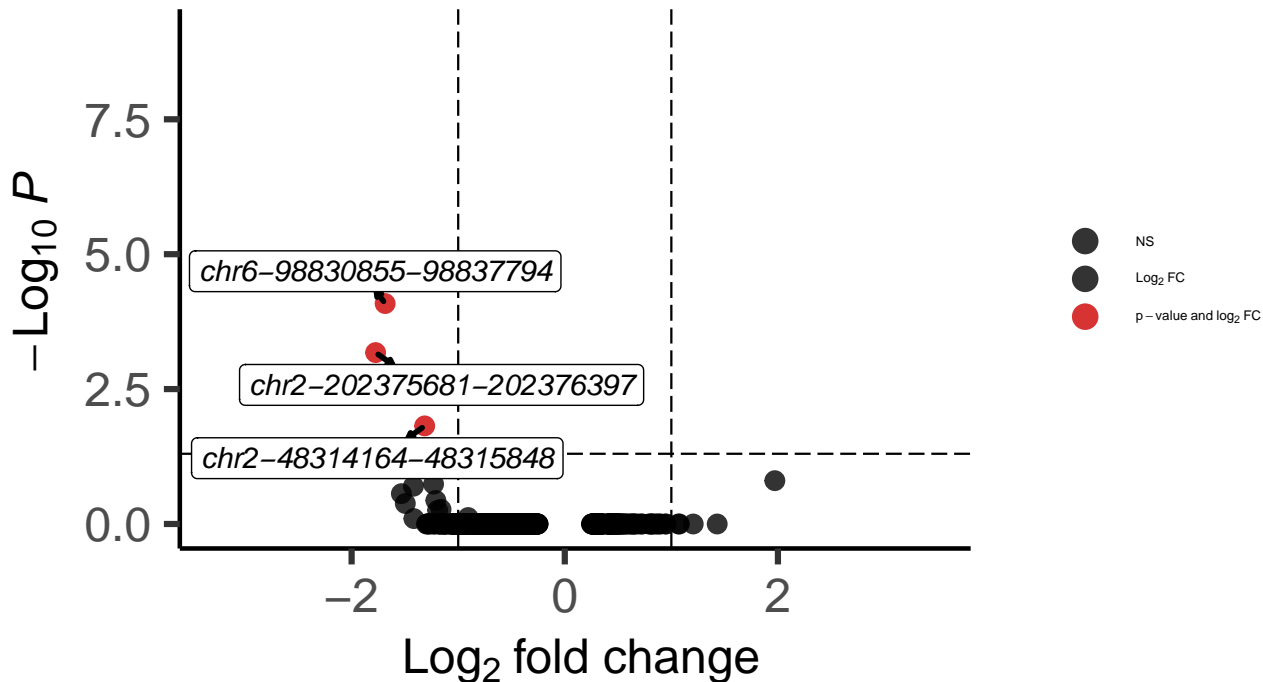

CA3_Hippocampus_wilcox_Bipolar_vs_Control

EnhancedVolcano

total = 600 variables