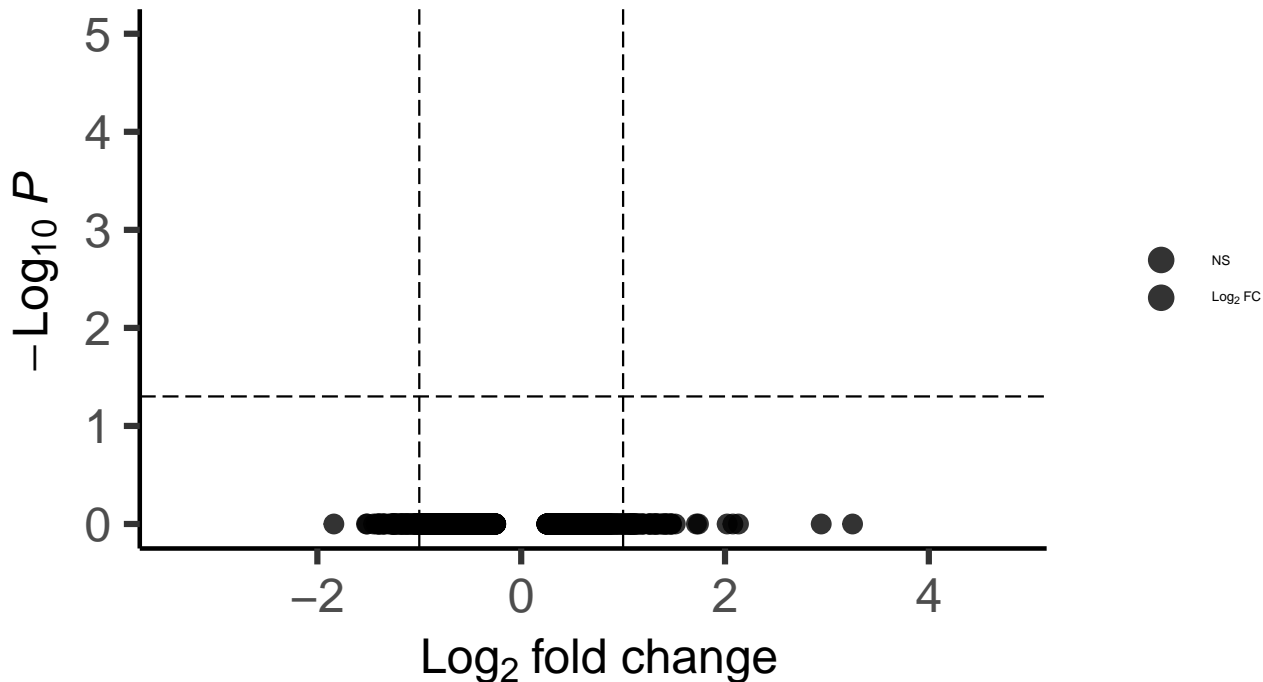

CA3_Hippocampus_wilcox_Bipolar_vs_Control

EnhancedVolcano

total = 1312 variables