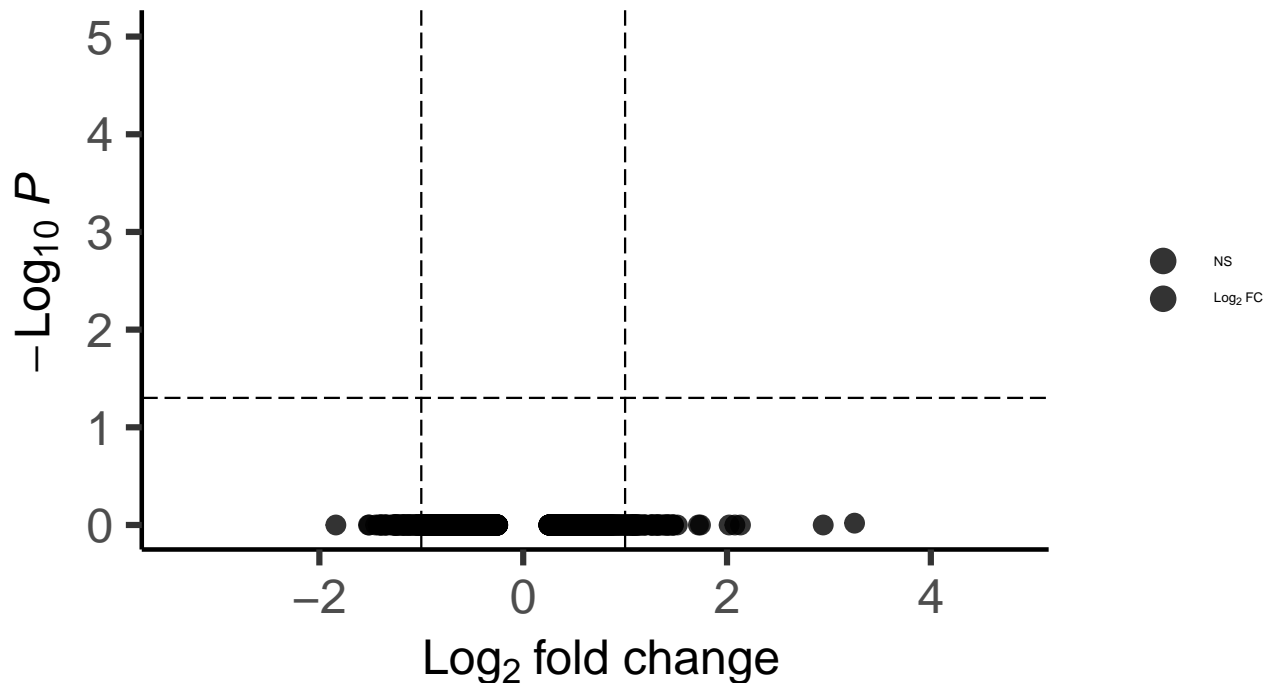

CA3_Hippocampus_MAST_Bipolar_vs_Control

EnhancedVolcano

total = 1312 variables