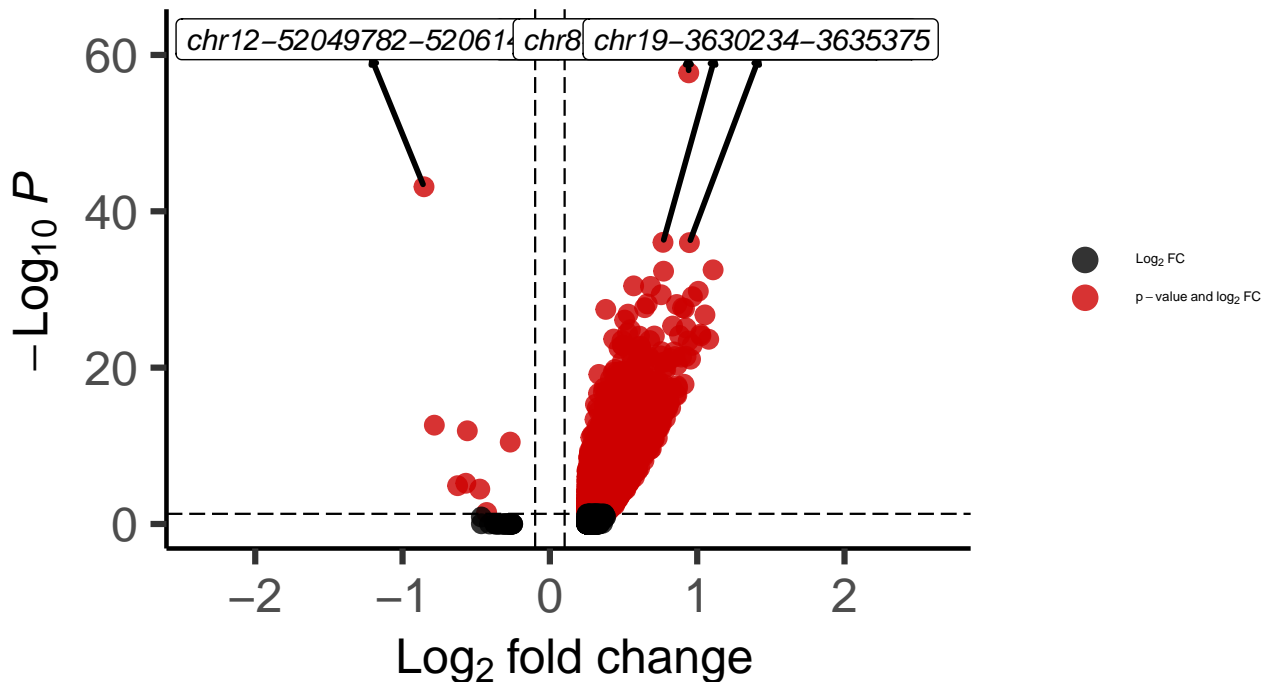

Astro_Hippocampus_wilcox_Schizophrenia_vs_Co

EnhancedVolcano

total = 5424 variables