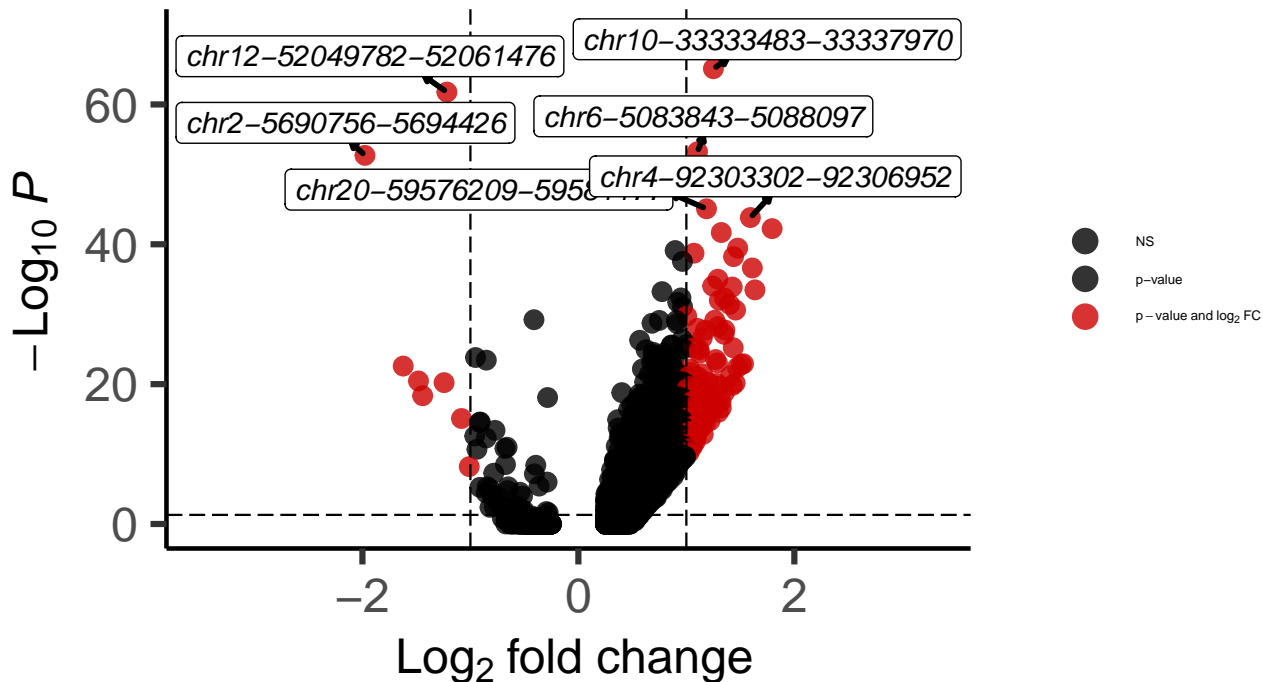

Astro_Hippocampus_wilcox_Schizophrenia_vs_Co

EnhancedVolcano

total = 7611 variables