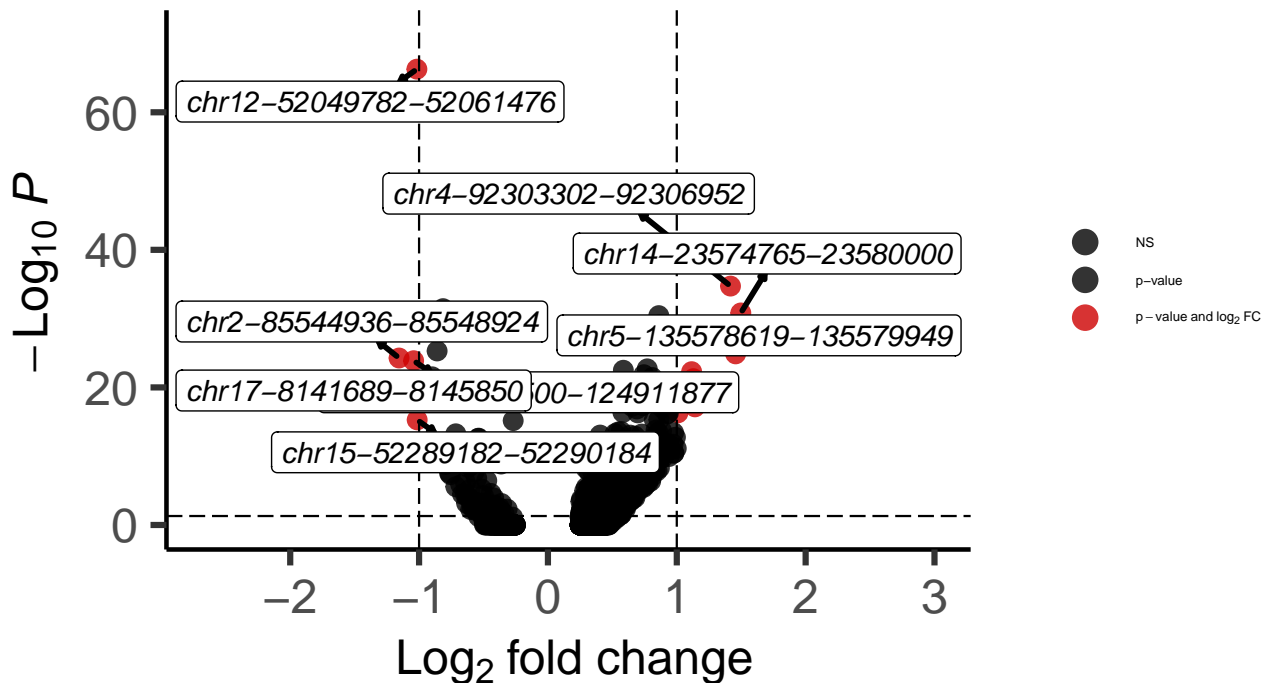

Astro_Hippocampus_wilcox_Bipolar_vs_Control

EnhancedVolcano

total = 3818 variables