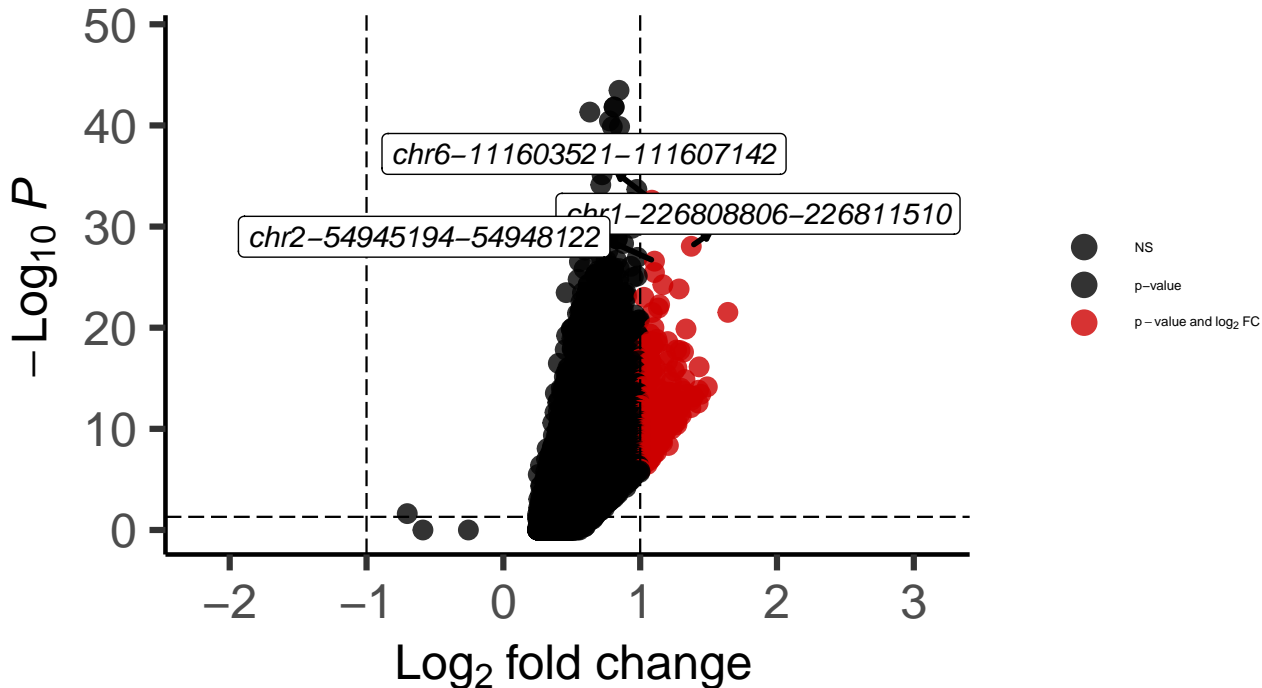

Astro_Hippocampus_wilcox_Bipolar_vs_Control

EnhancedVolcano

total = 12127 variables