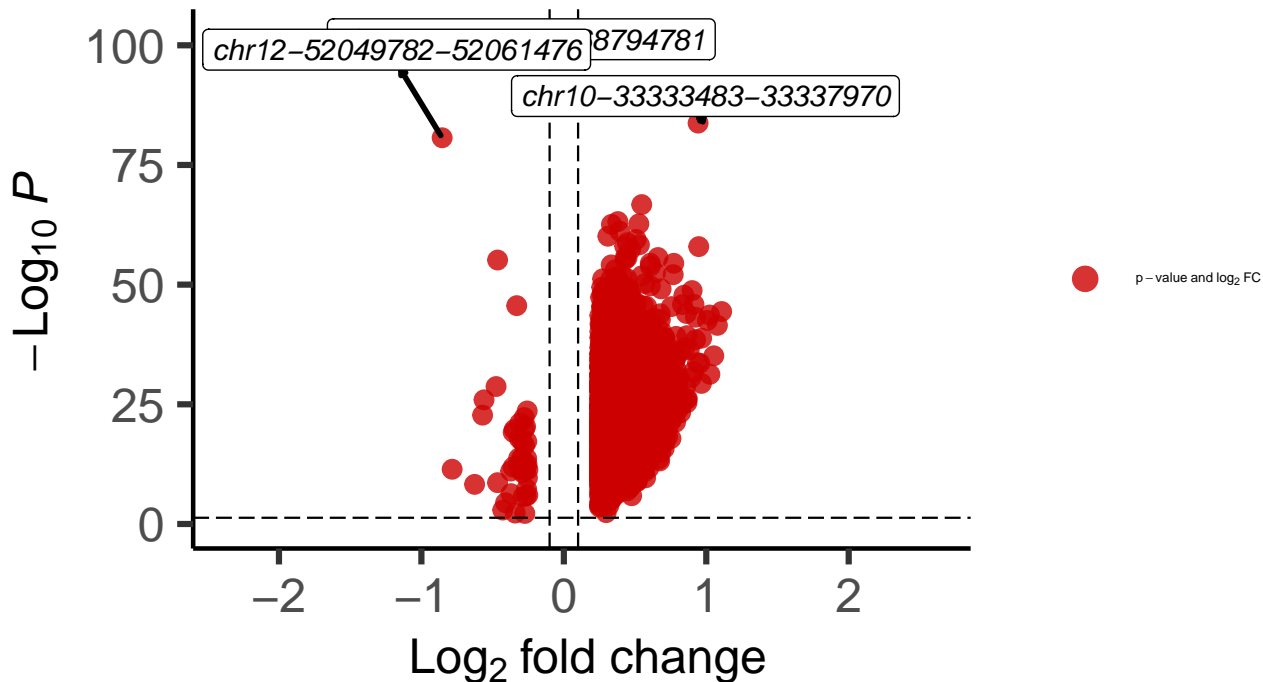

Astro_Hippocampus_MAST_Schizophrenia_vs_C

EnhancedVolcano

total = 5424 variables