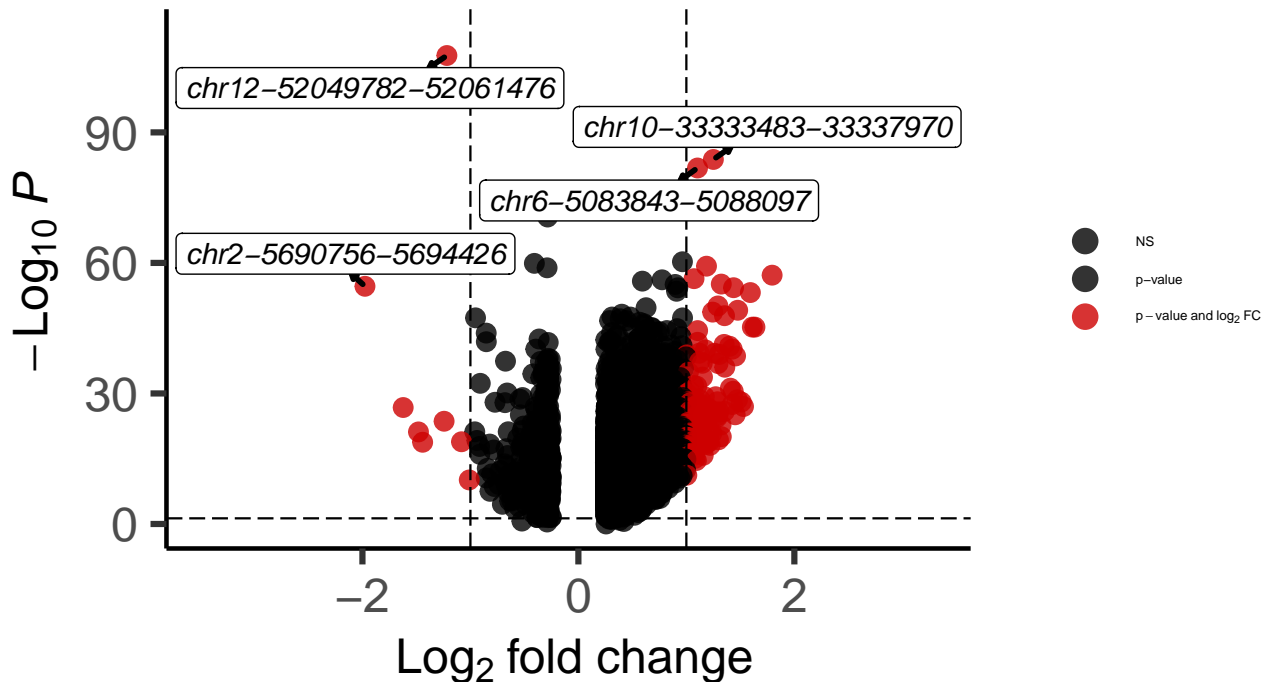

Astro_Hippocampus_MAST_Schizophrenia_vs_Co

EnhancedVolcano

total = 7611 variables