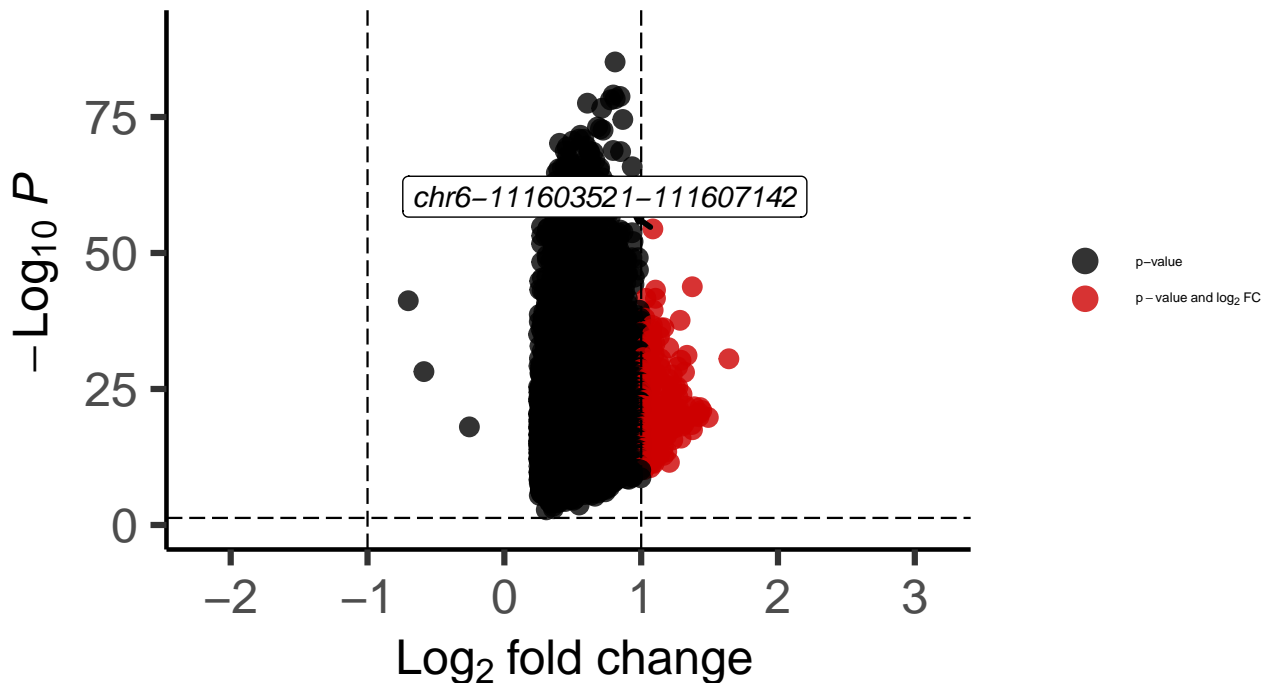

Astro_Hippocampus_MAST_Bipolar_vs_Control

EnhancedVolcano

total = 12127 variables