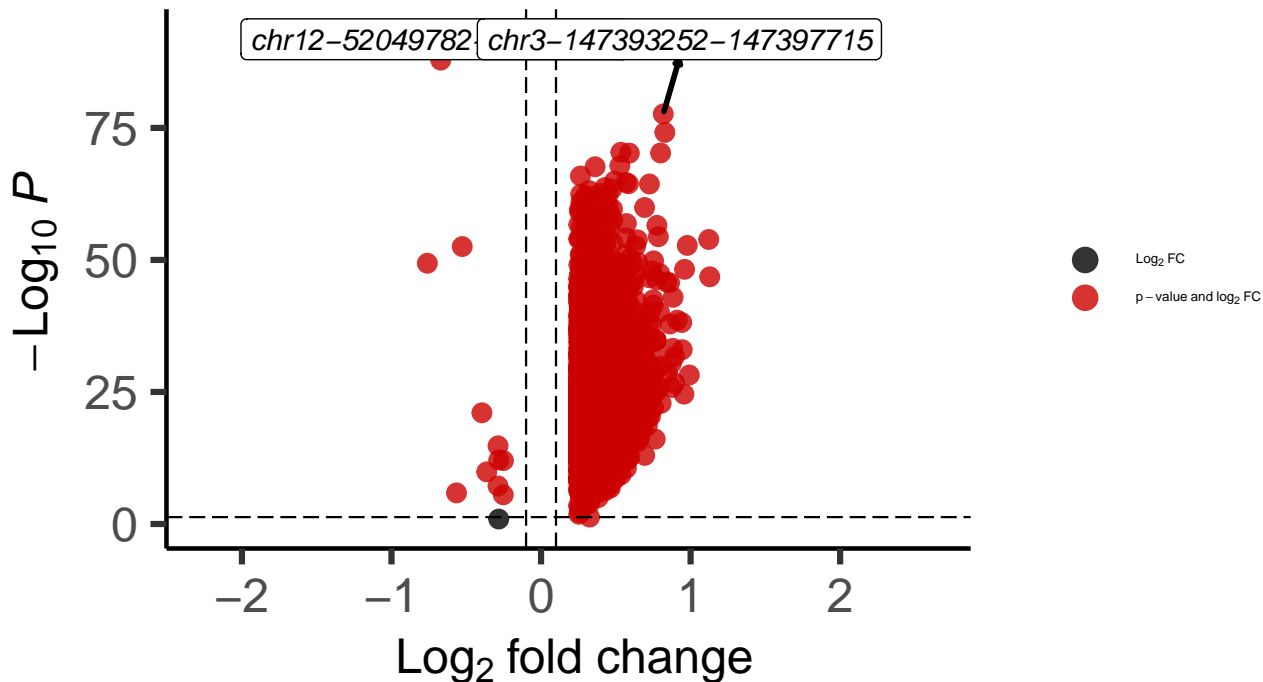

Astro_Hippocampus_MAST_Bipolar_vs_Control

EnhancedVolcano

total = 7786 variables