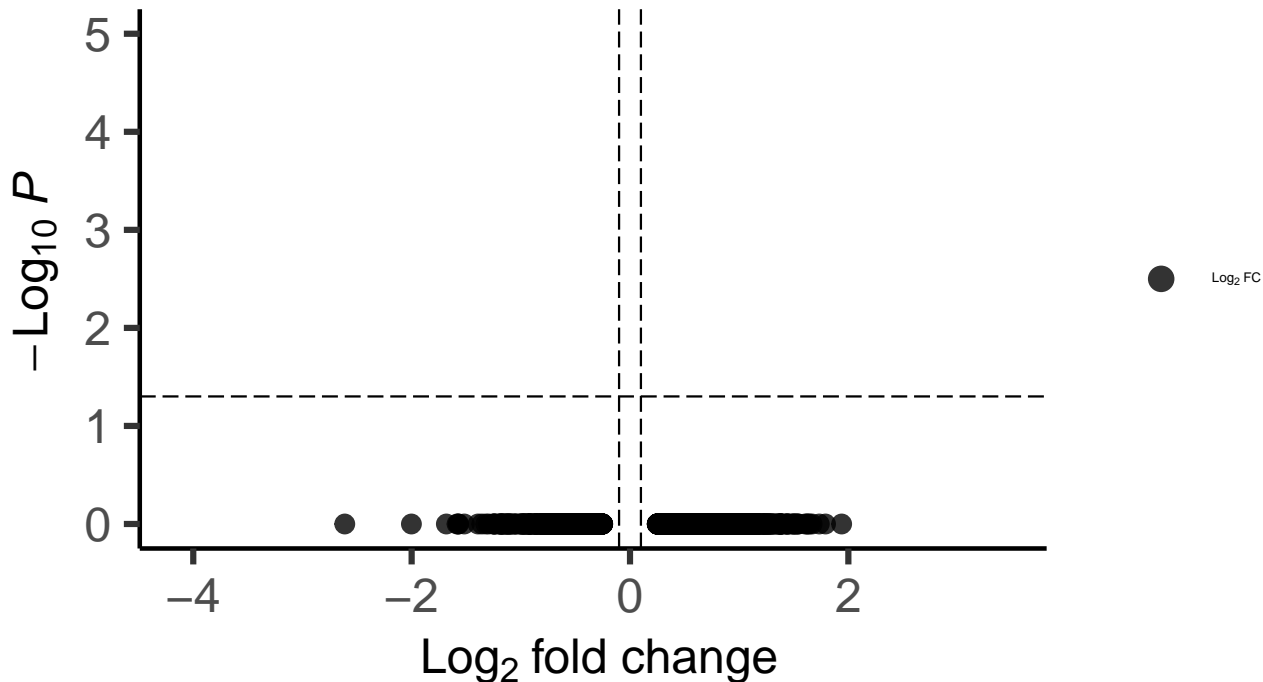

Vascular_leptomeningeal_DLPFC_wilcox_Bipolar_vs

EnhancedVolcano

total = 3290 variables