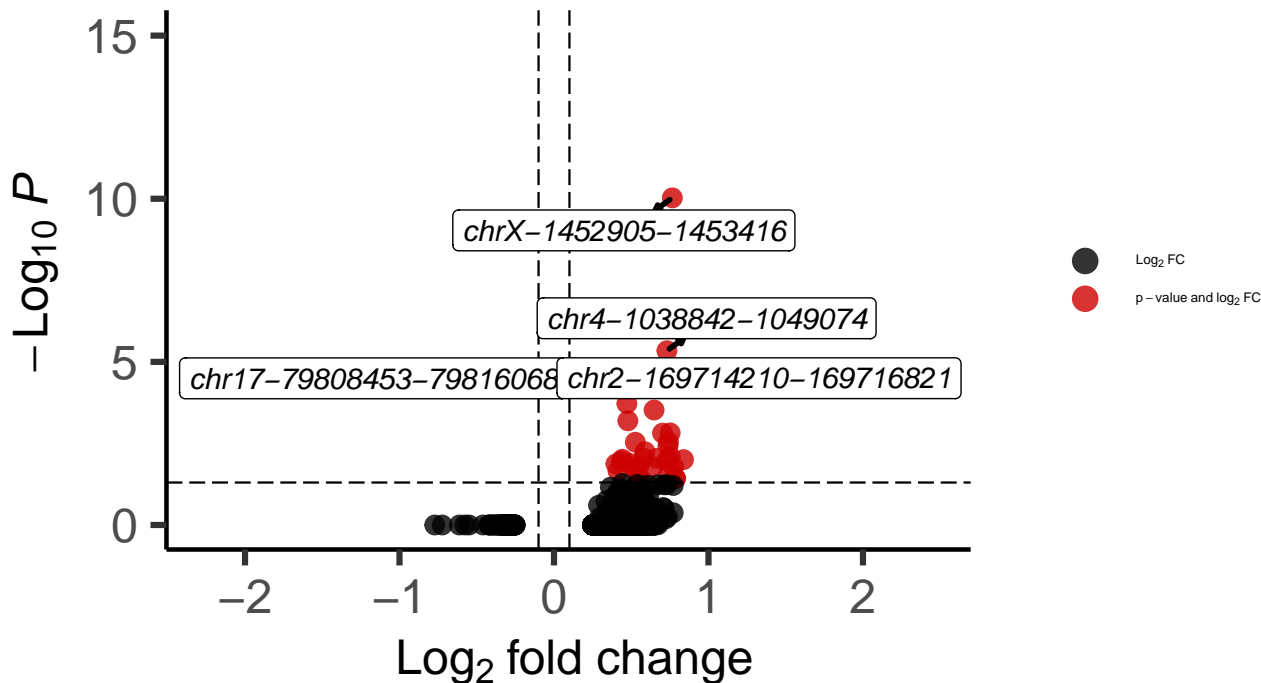

SST_DLPFC_wilcox_Schizophrenia_vs_Control

EnhancedVolcano

total = 3173 variables