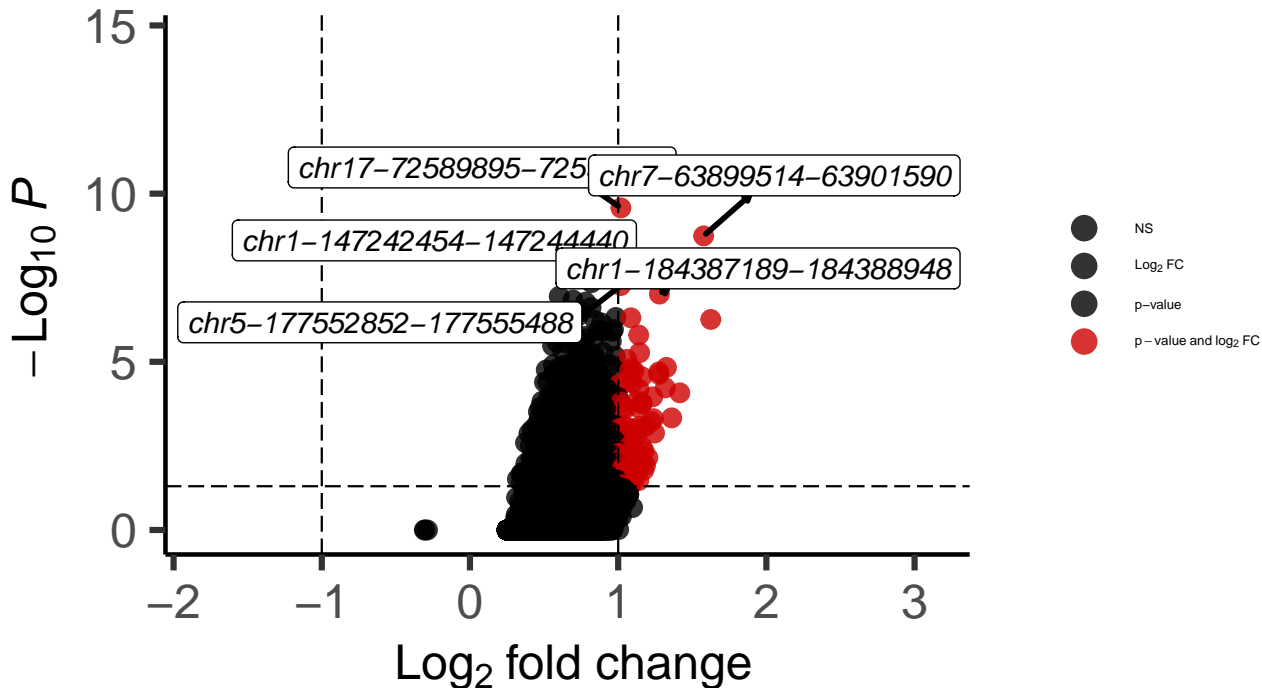

# SST\_DLPFC\_wilcox\_Schizophrenia\_vs\_Control

*EnhancedVolcano*

total = 12023 variables