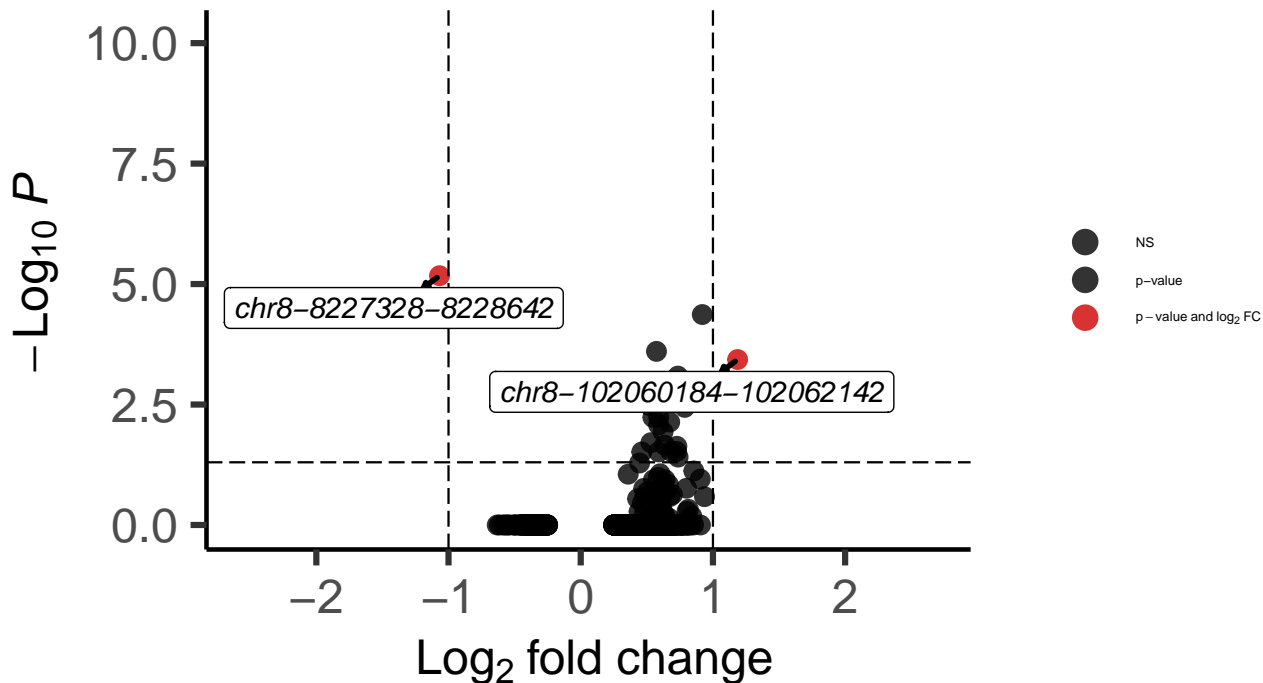

SST_DLPFC_wilcox_Bipolar_vs_Control

EnhancedVolcano

total = 3995 variables