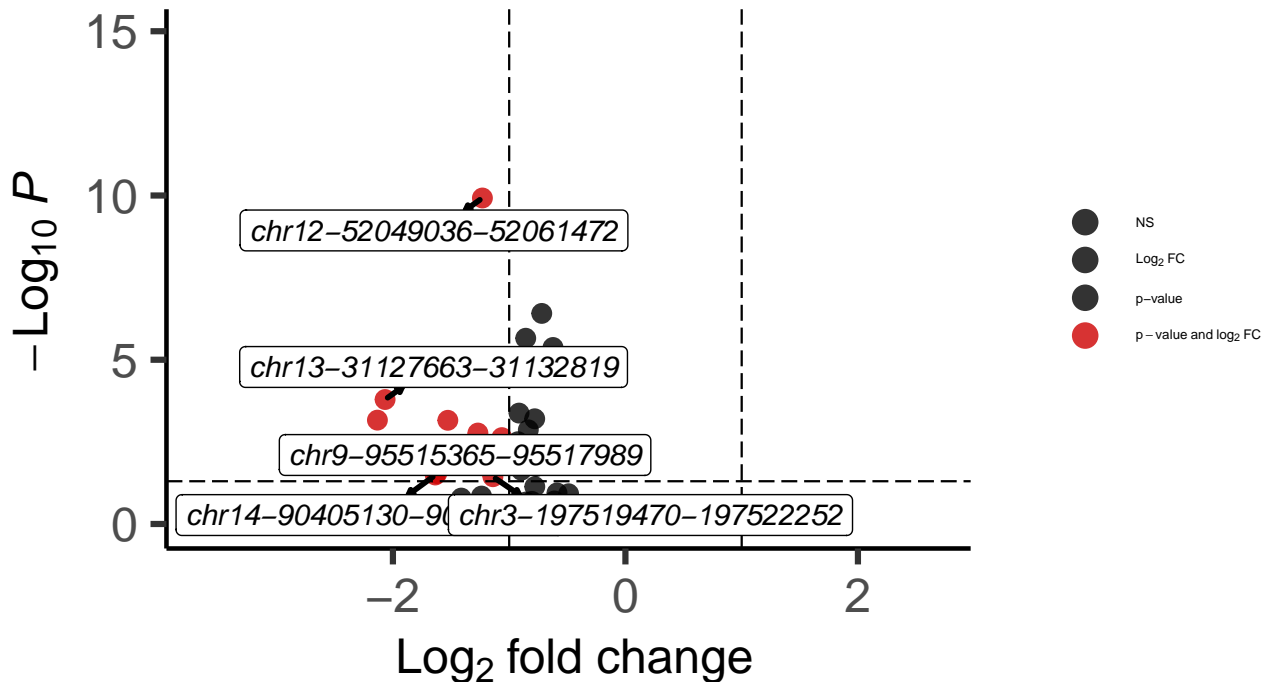

SST_DLPFC_wilcox_Schizophrenia_vs_Control

EnhancedVolcano

total = 6321 variables