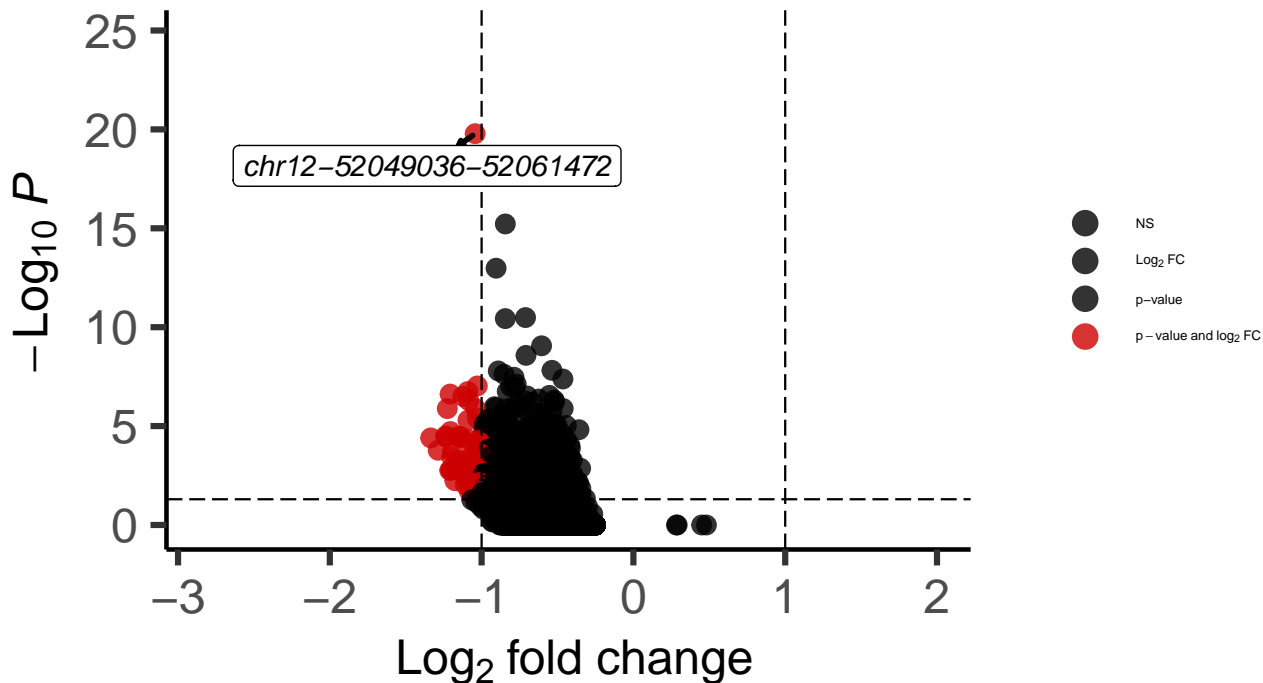

# SST\_DLPFC\_wilcox\_Bipolar\_vs\_Control

*EnhancedVolcano*

total = 10288 variables