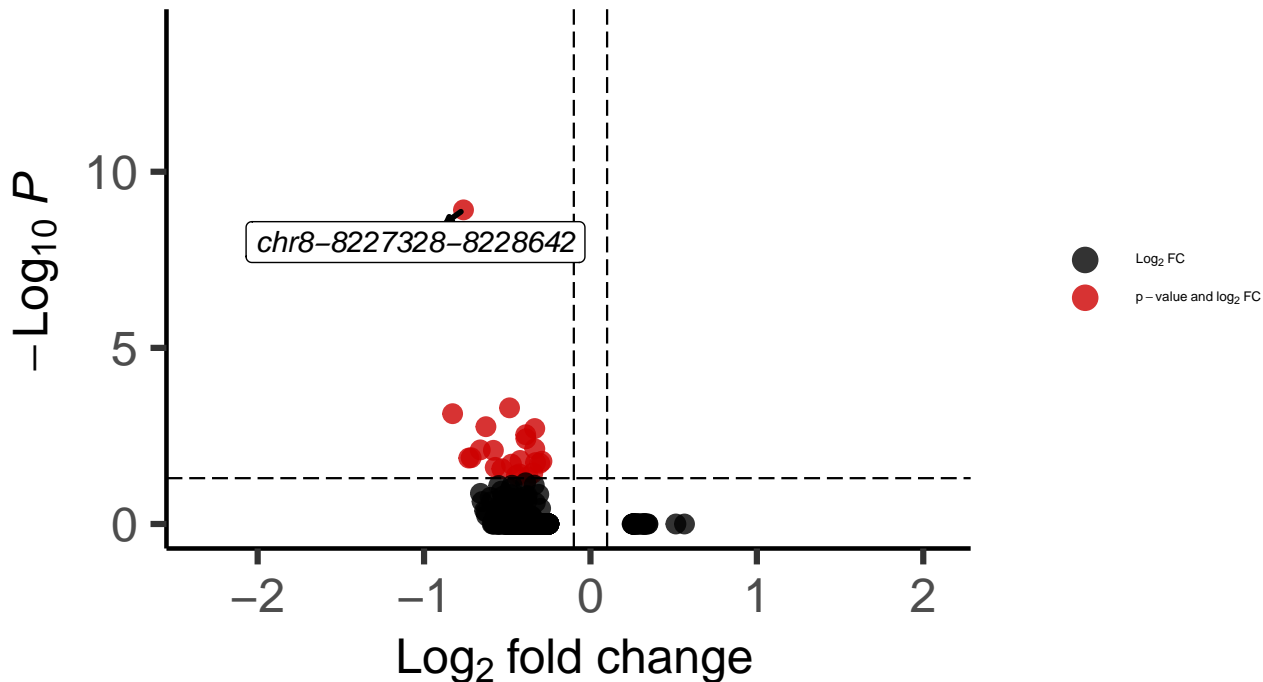

SST_DLPFC_wilcox_Bipolar_vs_Control

EnhancedVolcano

total = 1695 variables