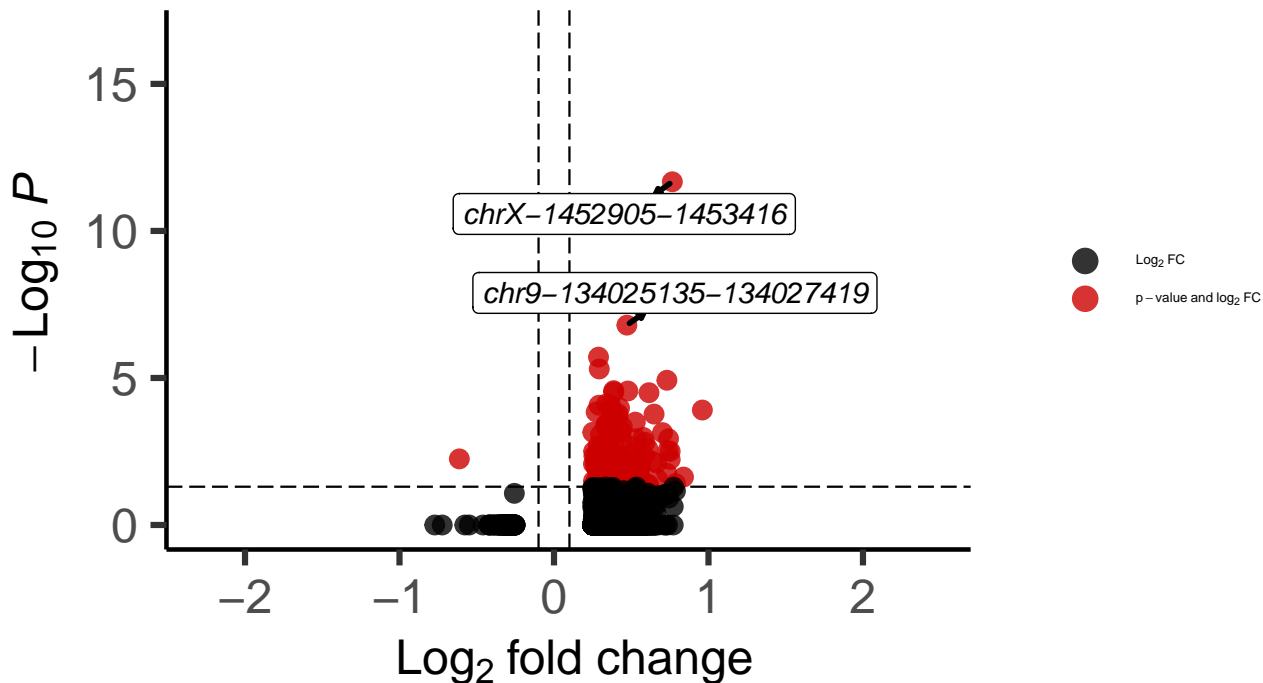

SST_DLPFC_MAST_Schizophrenia_vs_Control

EnhancedVolcano

total = 3173 variables