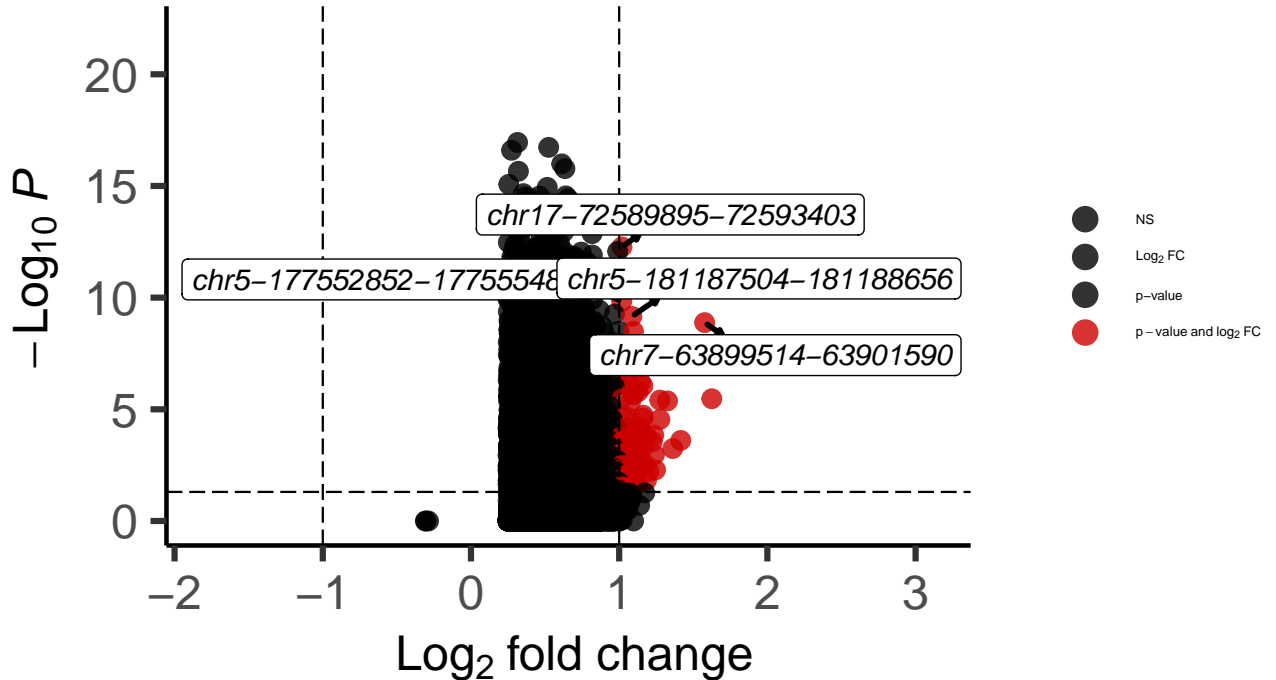

SST_DLPFC_MAST_Schizophrenia_vs_Control

EnhancedVolcano

total = 12023 variables