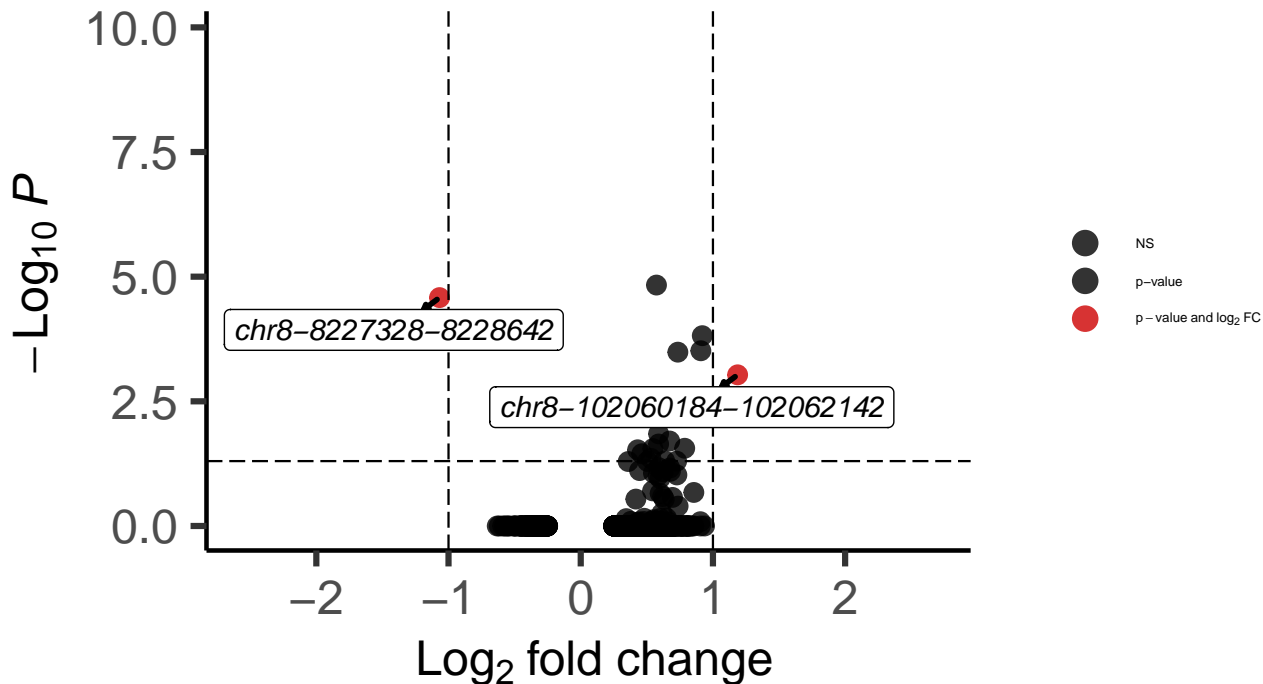

# SST\_DLPFC\_MAST\_Bipolar\_vs\_Control

*EnhancedVolcano*

total = 3995 variables