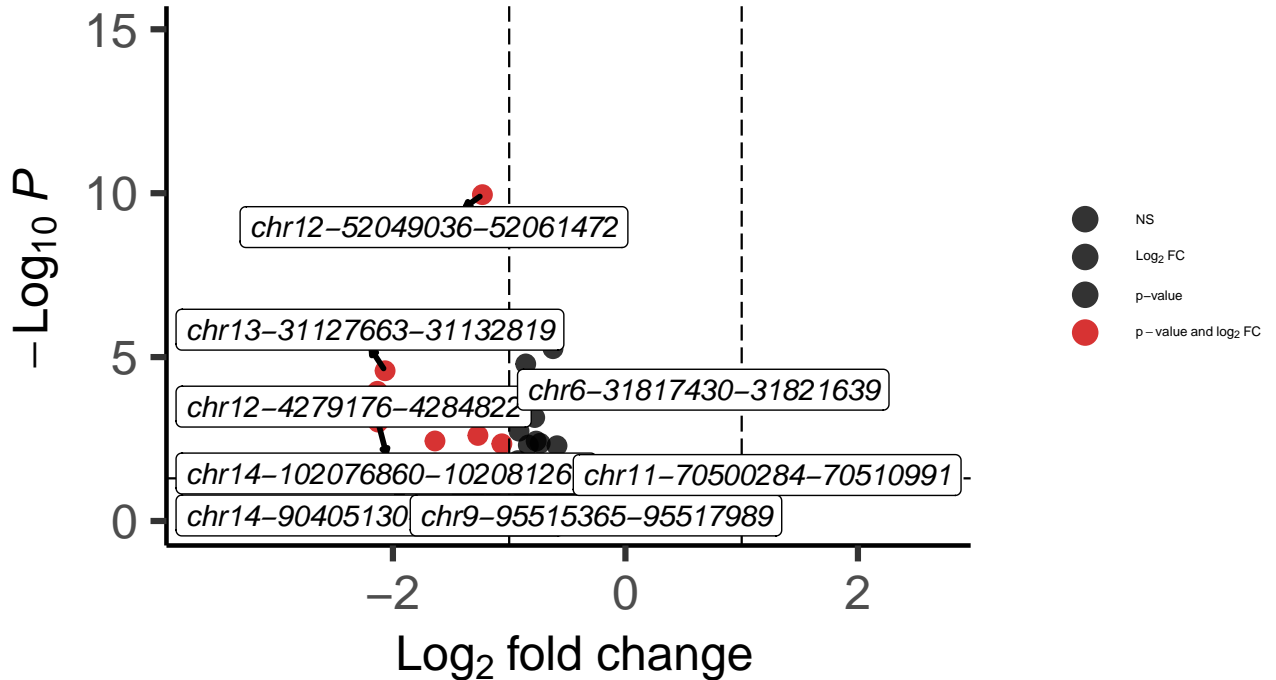

SST_DLPFC_MAST_Schizophrenia_vs_Control

EnhancedVolcano

total = 6321 variables