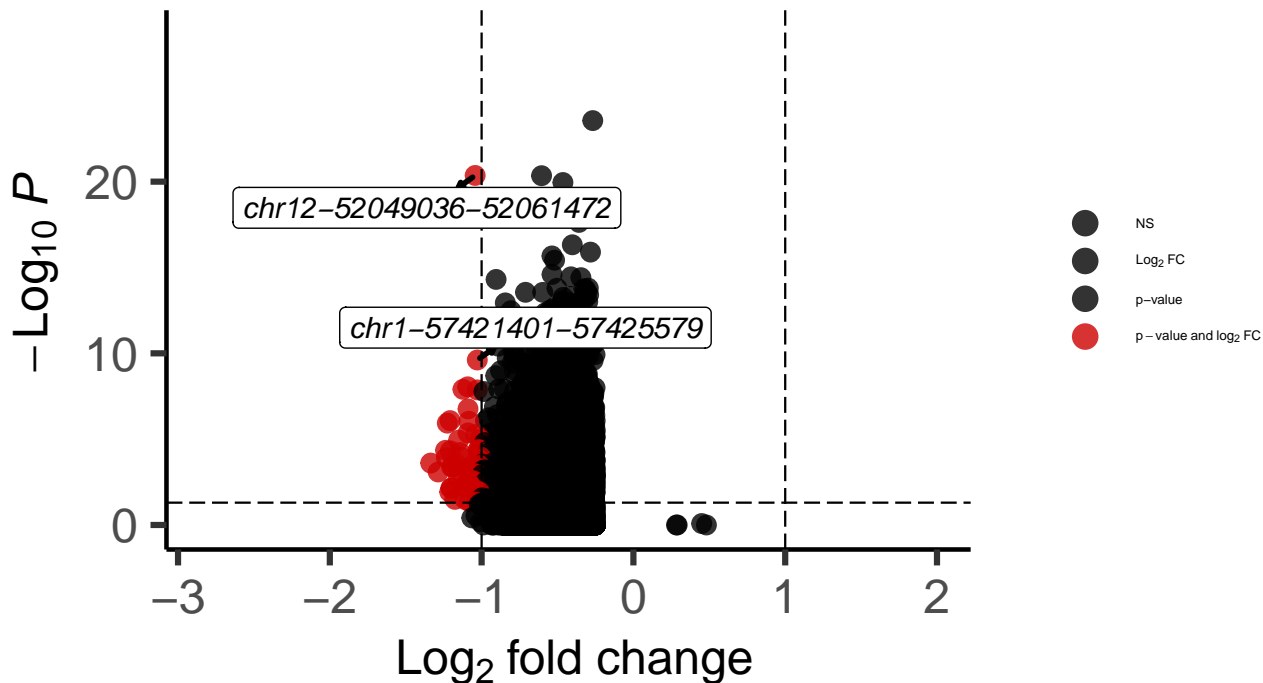

SST_DLPFC_MAST_Bipolar_vs_Control

EnhancedVolcano

total = 10288 variables