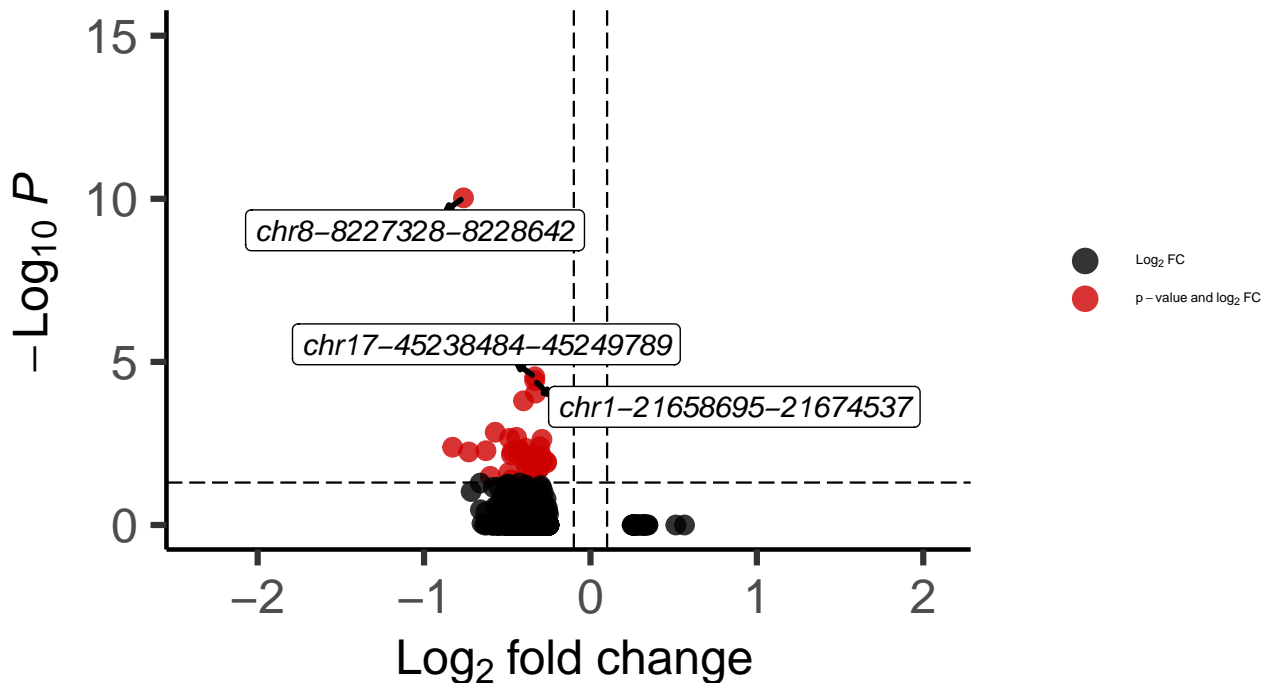

SST_DLPFC_MAST_Bipolar_vs_Control

EnhancedVolcano

total = 1695 variables