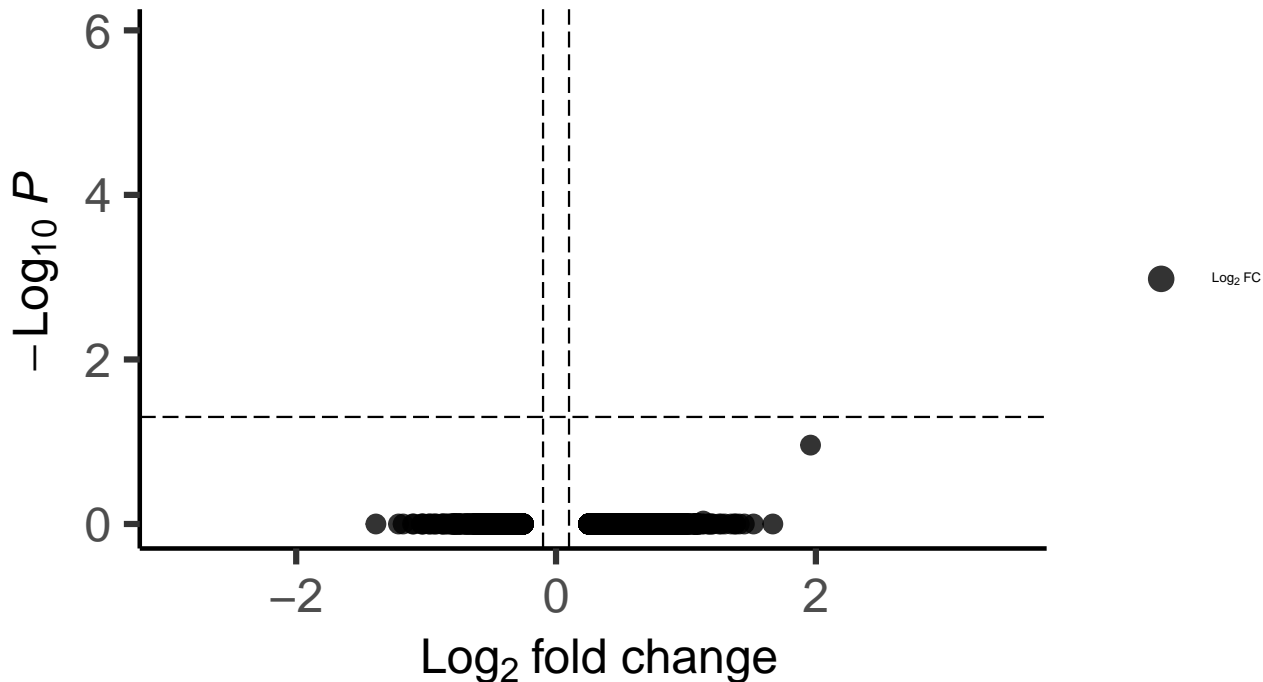

SNCG_DLPFC_wilcox_Schizophrenia_vs_Control

EnhancedVolcano

total = 4627 variables