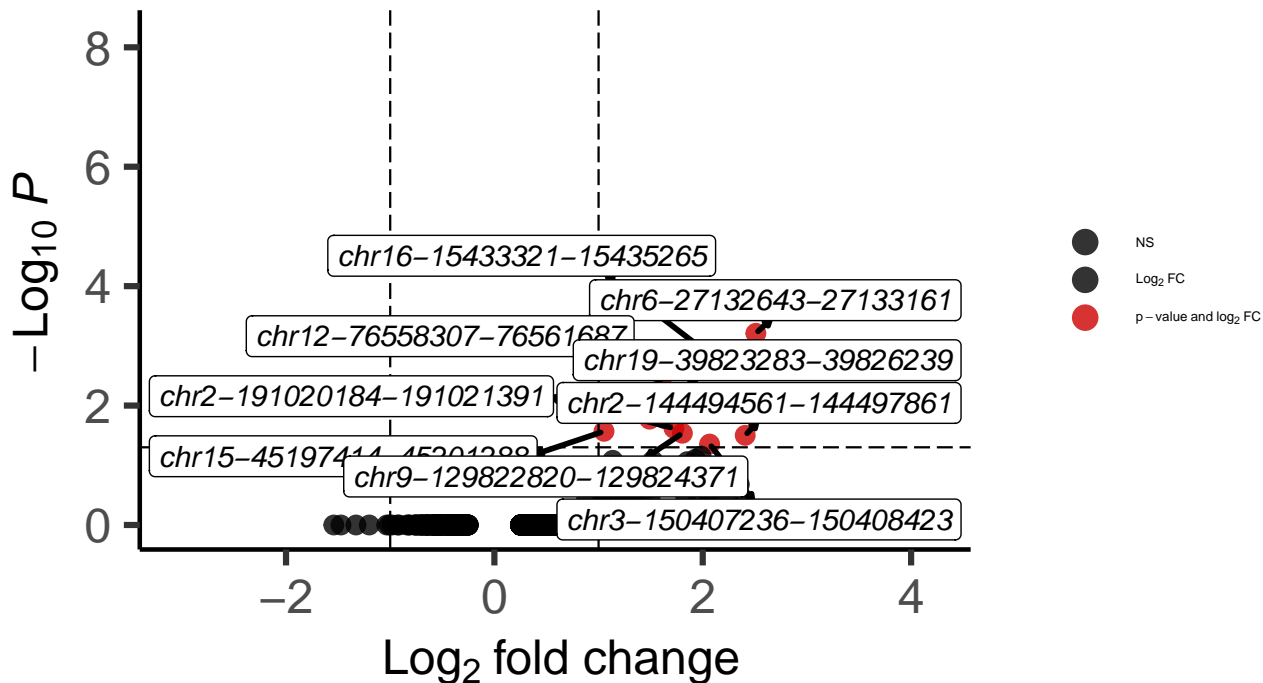

# SNCG\_DLPFC\_wilcox\_Schizophrenia\_vs\_Control

*EnhancedVolcano*

total = 10275 variables