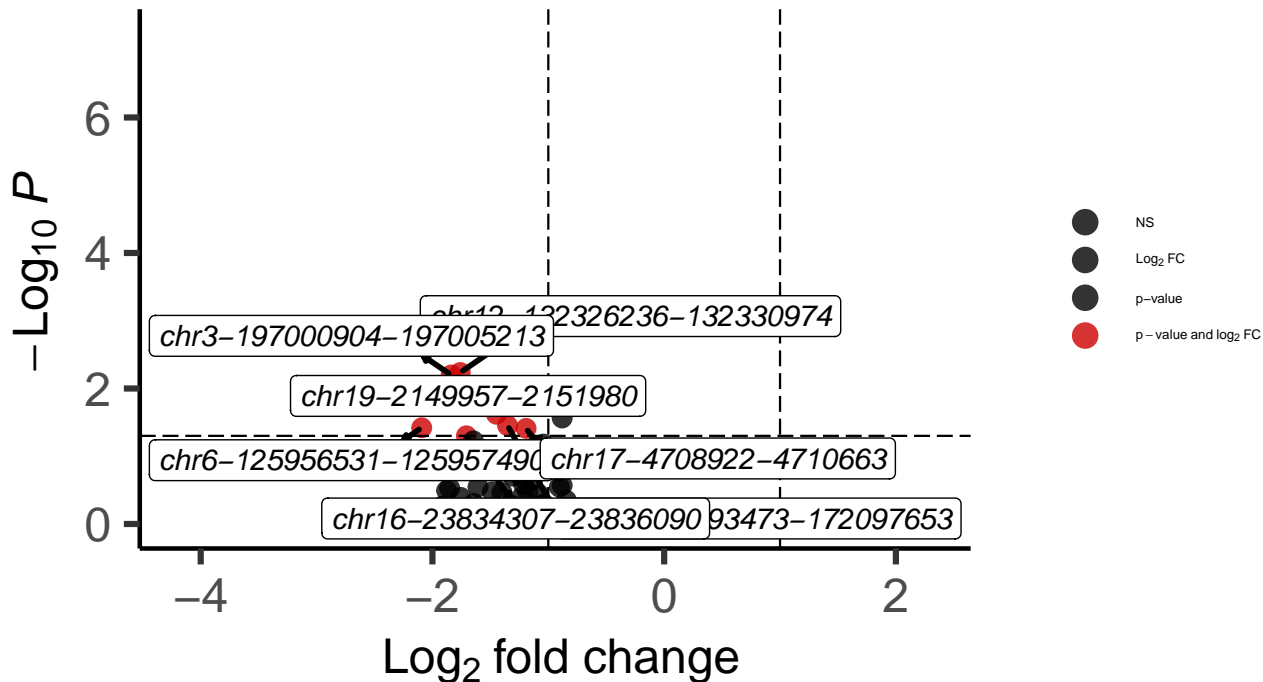

SNCG_DLPFC_wilcox_Bipolar_vs_Control

EnhancedVolcano

total = 8182 variables