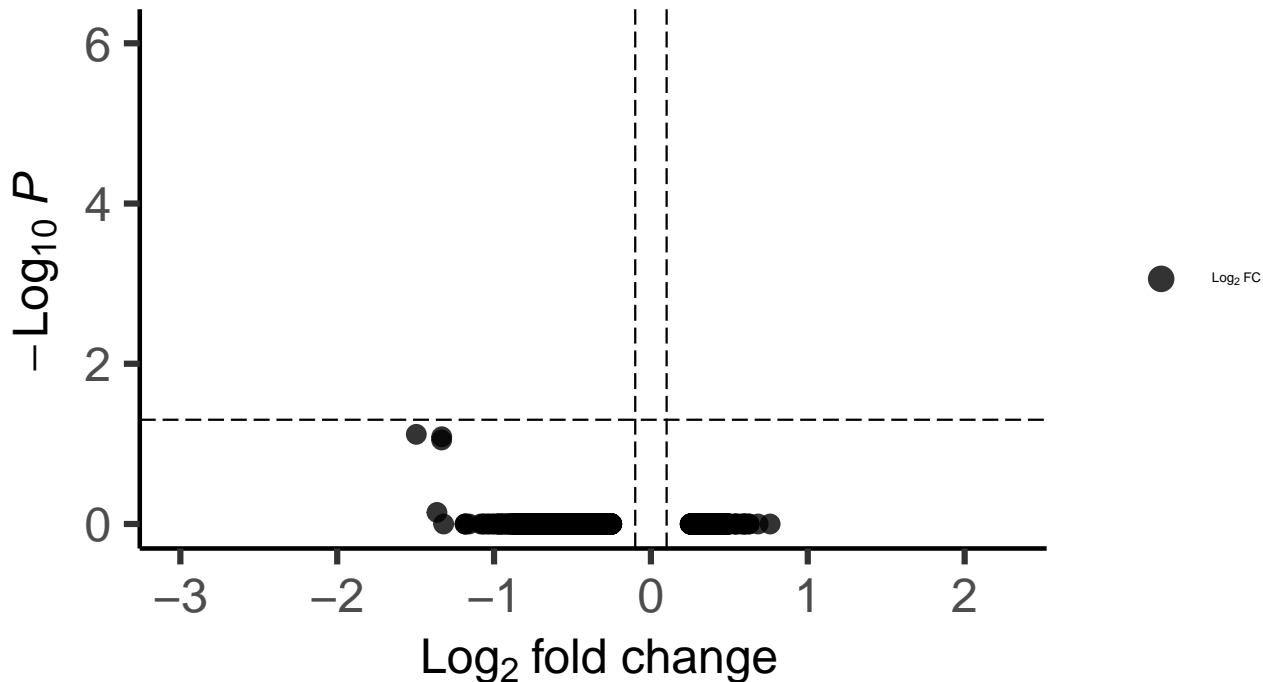

SNCG_DLPFC_wilcox_Bipolar_vs_Control

EnhancedVolcano

total = 3260 variables