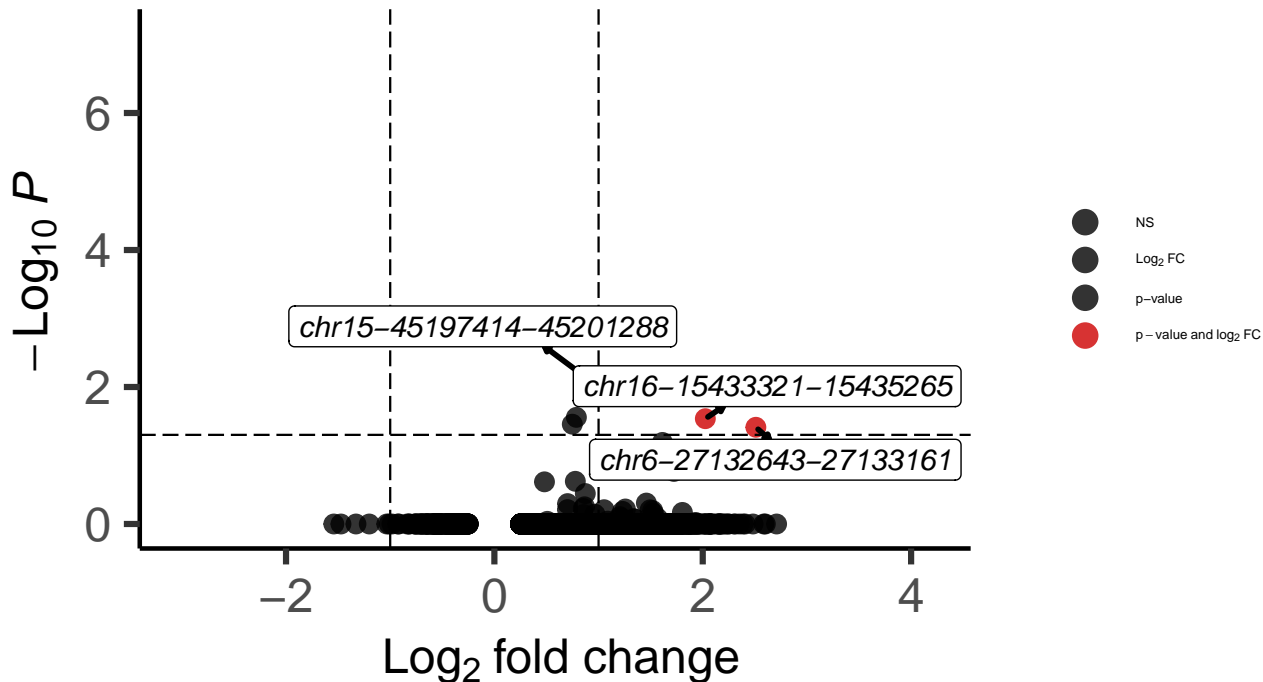

SNCG_DLPFC_MAST_Schizophrenia_vs_Control

EnhancedVolcano

total = 10275 variables